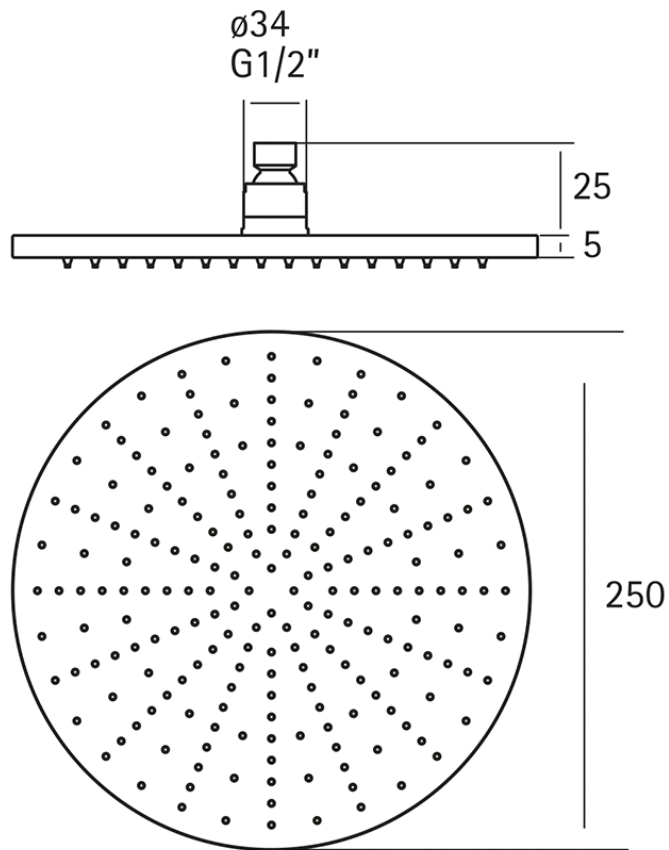

## Showerhead LYNOX\_SS016800

SS016800

<https://en.huberitalia.com/showerhead-lynnox-ss016800>

2026-04-27