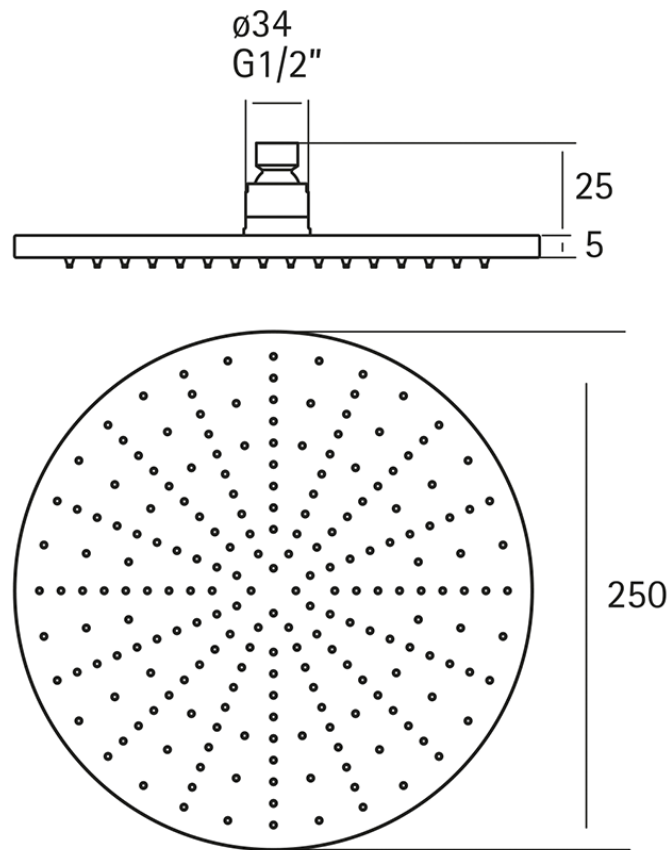

## Showerhead LYNOX\_SS016800

SS016800

<https://en.huberitalia.com/showerhead-lynnox-ss016800>

2026-06-27