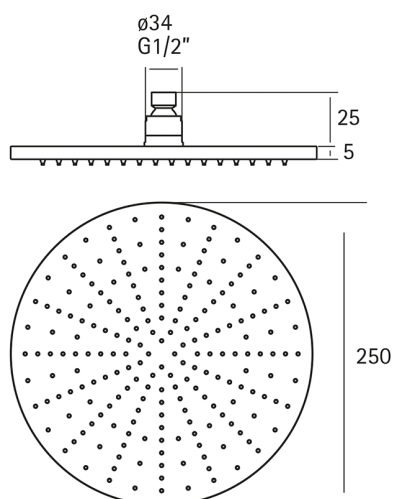

## Showerhead LYNOX\_SS016800

MODEL **SS016800**

Showerhead, 250 mm Round 5 mm thick, stainless steel made, INOX AISI 316L

AVAILABLE FINISHINGS

**D1** D1 Brushed Inox

CHARACTERISTICS

2026-04-08