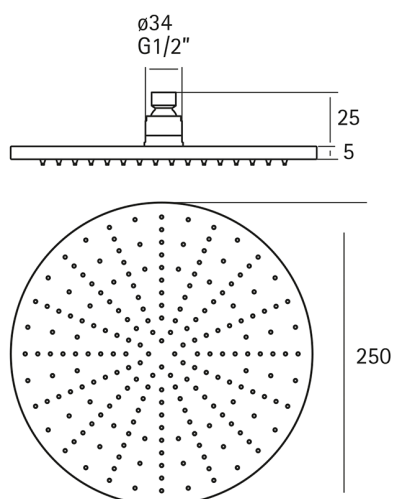

Showerhead LYNOX_SS016800

MODEL **SS016800**

Showerhead, 250 mm Round 5 mm thick, stainless steel made, INOX AISI 316L

AVAILABLE FINISHINGS

D1 D1 Brushed Inox

CHARACTERISTICS

2026-01-13