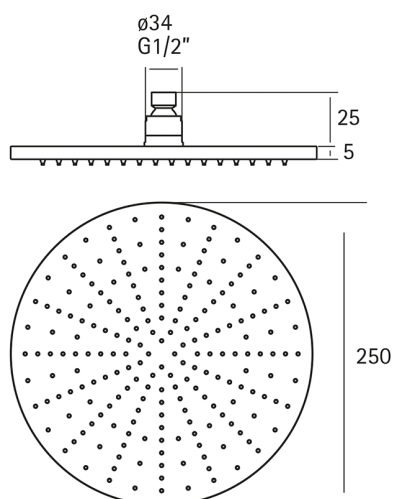

Showerhead LYNOX_SS016800

MODEL **SS016800**

Showerhead, 250 mm Round 5 mm thick, stainless steel made, INOX AISI 316L

AVAILABLE FINISHINGS

D1 D1 Brushed Inox

CHARACTERISTICS

2026-06-27