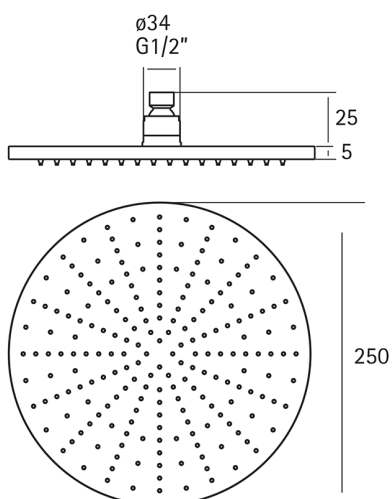

## Showerhead LYNOX\_SS016800

MODEL **SS016800**

Showerhead, 250 mm Round 5 mm thick, stainless steel made, INOX AISI 316L

AVAILABLE FINISHINGS

**D1** D1 Brushed Inox

CHARACTERISTICS

2026-06-06