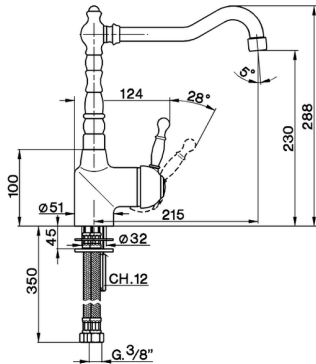

Single lever sink mixer KITCHEN_AY902530

MODEL **AY902530**

Single lever sink mixer, swivel spout, G.3/8" stainless steel flexible hoses

AVAILABLE FINISHINGS

- 
21 21 Chrome
- 
26 26 Old Copper
- 
27 27 Old Bronze
- 
2A 2A Satin Brushed Nickel

CHARACTERISTICS

Cartridge Spare Parts **ZZ92909000**

43 mm Cartridge

2026-06-25