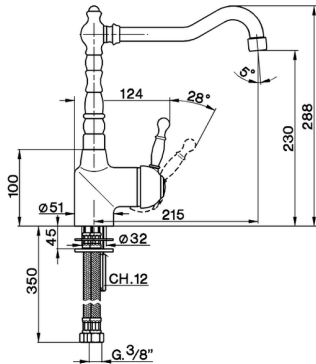

Single lever sink mixer KITCHEN_AY902530

MODEL **AY902530**

Single lever sink mixer, swivel spout, G.3/8" stainless steel flexible hoses

AVAILABLE FINISHINGS

- 
21 21 Chrome
- 
26 26 Old Copper
- 
27 27 Old Bronze
- 
2A 2A Satin Brushed Nickel

CHARACTERISTICS

Cartridge Spare Parts **ZZ92909000**

43 mm Cartridge

2026-05-26