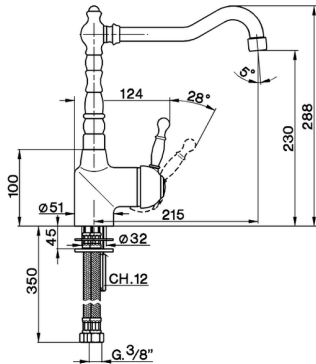

Single lever sink mixer KITCHEN_AY902530

MODEL **AY902530**

Single lever sink mixer, swivel spout, G.3/8" stainless steel flexible hoses

AVAILABLE FINISHINGS

- 
21 21 Chrome
- 
26 26 Old Copper
- 
27 27 Old Bronze
- 
2A 2A Satin Brushed Nickel

CHARACTERISTICS

Cartridge Spare Parts **ZZ92909000**

43 mm Cartridge

2026-06-24