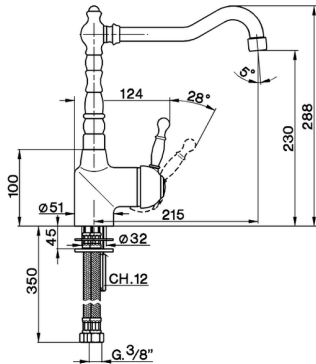

Single lever sink mixer KITCHEN_AY902530

MODEL **AY902530**

Single lever sink mixer, swivel spout, G.3/8" stainless steel flexible hoses

AVAILABLE FINISHINGS

-  **21** 21 Chrome
-  **26** 26 Old Copper
-  **27** 27 Old Bronze
-  **2A** 2A Satin Brushed Nickel

CHARACTERISTICS

Cartridge Spare Parts **ZZ92909000**

43 mm Cartridge

2026-06-24