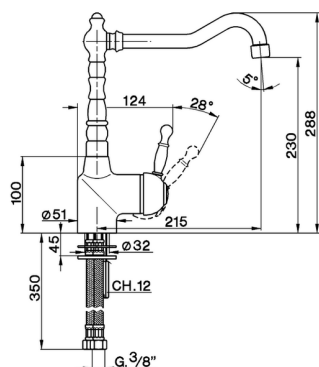

Single lever sink mixer KITCHEN_AY902530

MODEL **AY902530**

Single lever sink mixer, swivel spout, G.3/8" stainless steel flexible hoses

AVAILABLE FINISHINGS

- 
21 21 Chrome
- 
26 26 Old Copper
- 
27 27 Old Bronze
- 
2A 2A Satin Brushed Nickel

CHARACTERISTICS

Cartridge Spare Parts **ZZ92909000**

43 mm Cartridge

2026-04-06