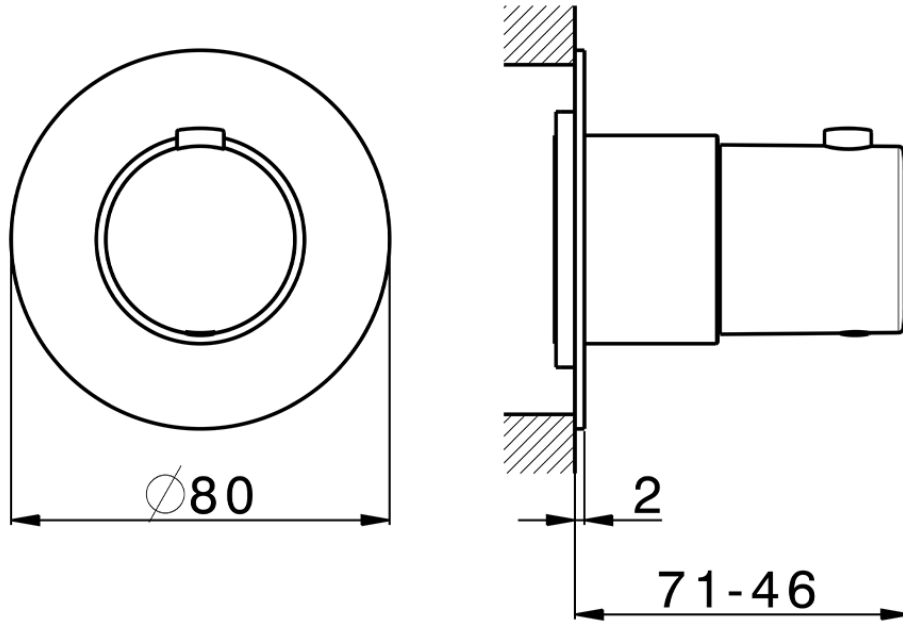

Exposed part for thermostatic concealed valve PUSH&SHOWER_PS0G1010

PS0G1010

<https://en.huberitalia.com/exposed-part-for-thermostatic-concealed-valve-pushshower-ps0g1010>

2026-04-08