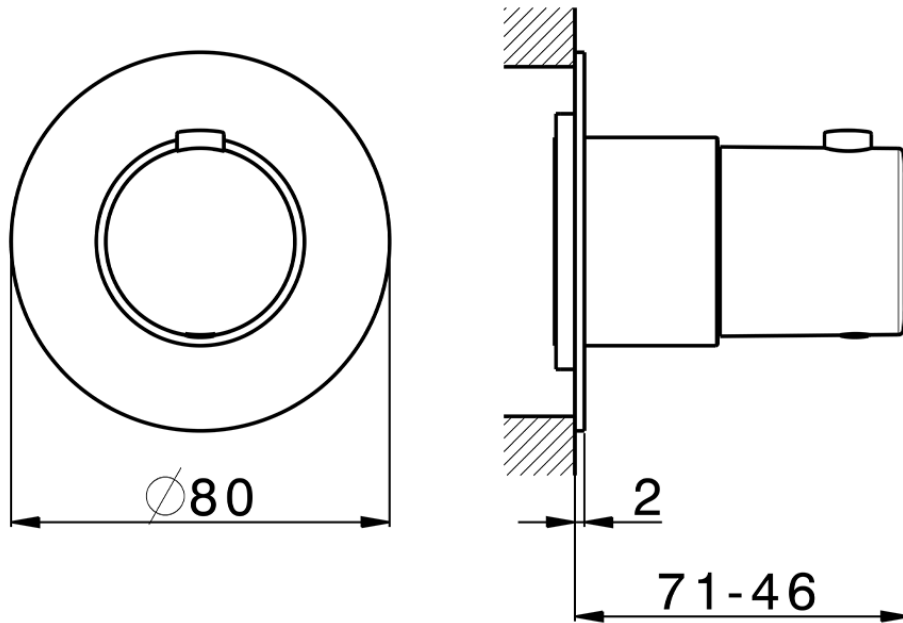

Exposed part for thermostatic concealed valve PUSH&SHOWER_PS0G1010

PS0G1010

<https://en.huberitalia.com/exposed-part-for-thermostatic-concealed-valve-pushshower-ps0g1010>

2026-06-13