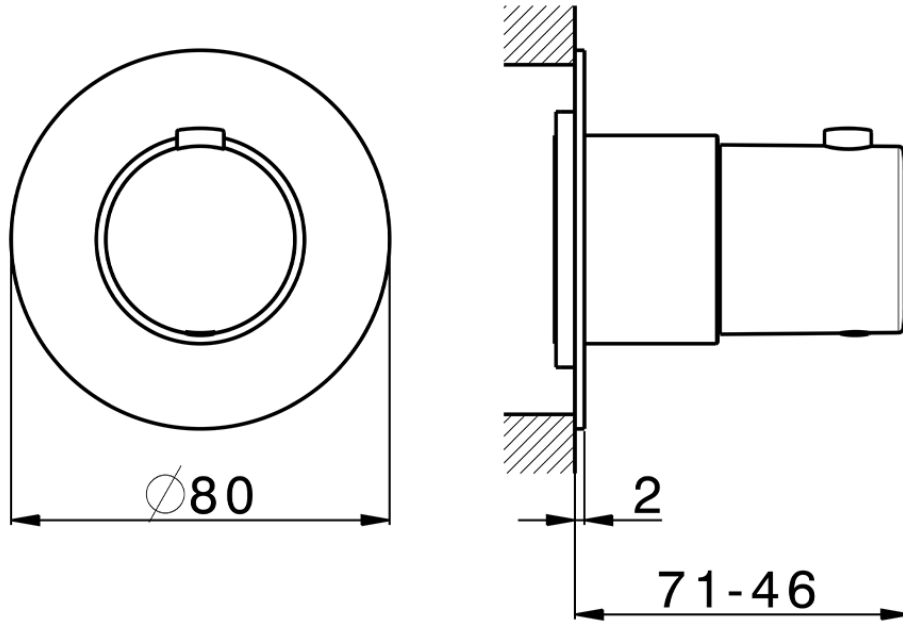

## Exposed part for thermostatic concealed valve PUSH&SHOWER\_PS0G1010

PS0G1010

<https://en.huberitalia.com/exposed-part-for-thermostatic-concealed-valve-pushshower-ps0g1010>

2026-06-25