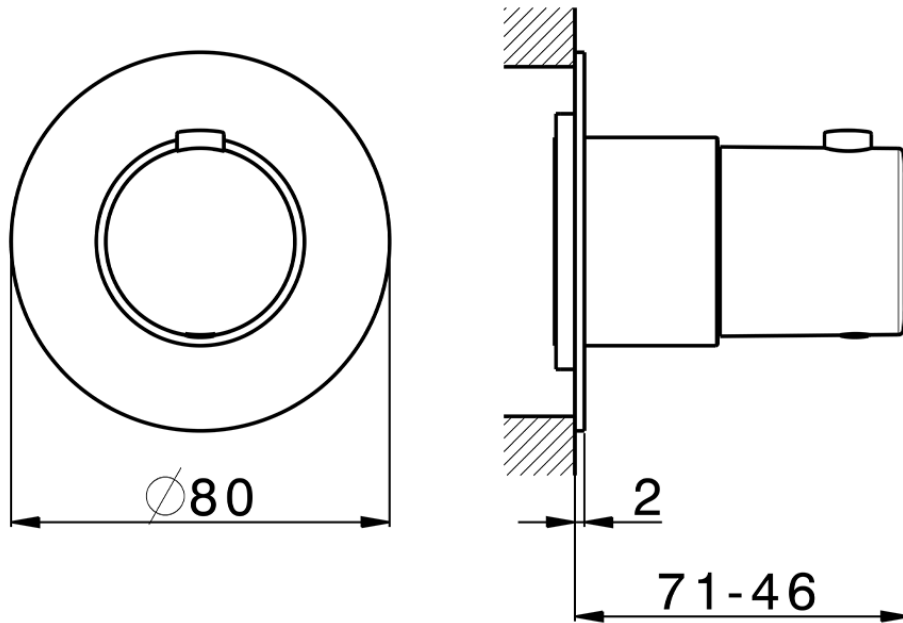

Exposed part for thermostatic concealed valve PUSH&SHOWER_PS0G1010

PS0G1010

<https://en.huberitalia.com/exposed-part-for-thermostatic-concealed-valve-pushshower-ps0g1010>

2026-04-06