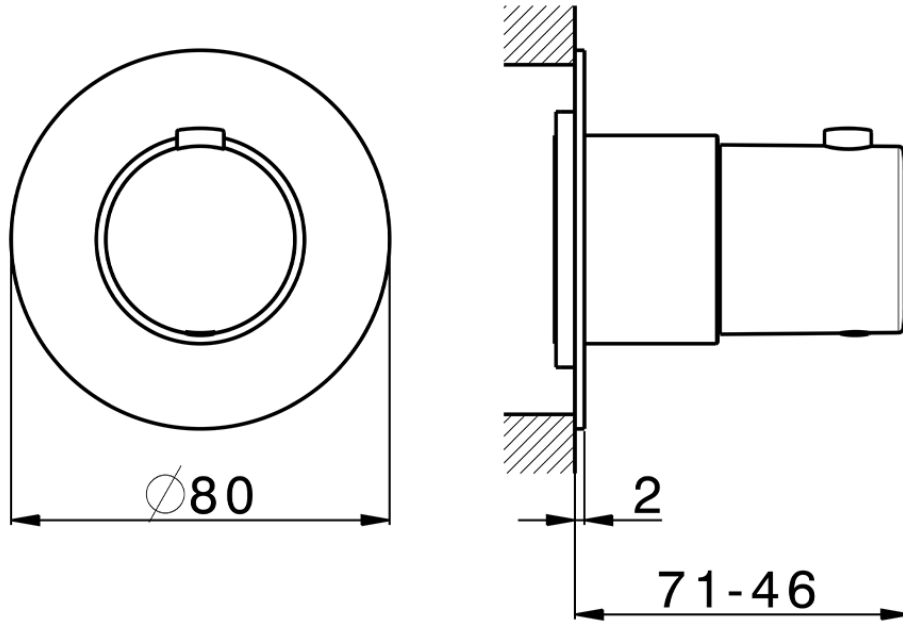

Exposed part for thermostatic concealed valve PUSH&SHOWER_PS0G1010

PS0G1010

<https://en.huberitalia.com/exposed-part-for-thermostatic-concealed-valve-pushshower-ps0g1010>

2026-04-06