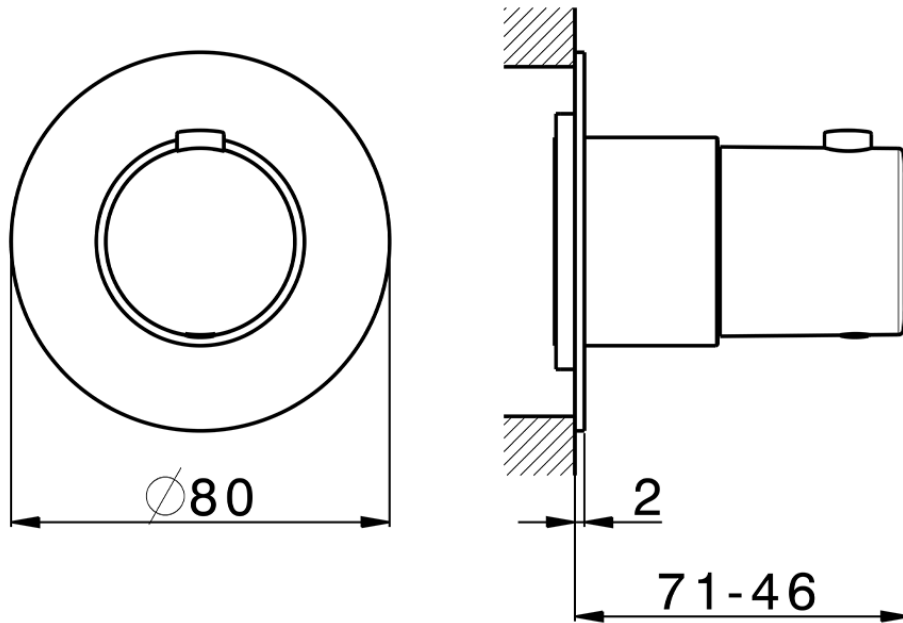

## Exposed part for thermostatic concealed valve PUSH&SHOWER\_PS0G1010

PS0G1010

<https://en.huberitalia.com/exposed-part-for-thermostatic-concealed-valve-pushshower-ps0g1010>

2026-06-13