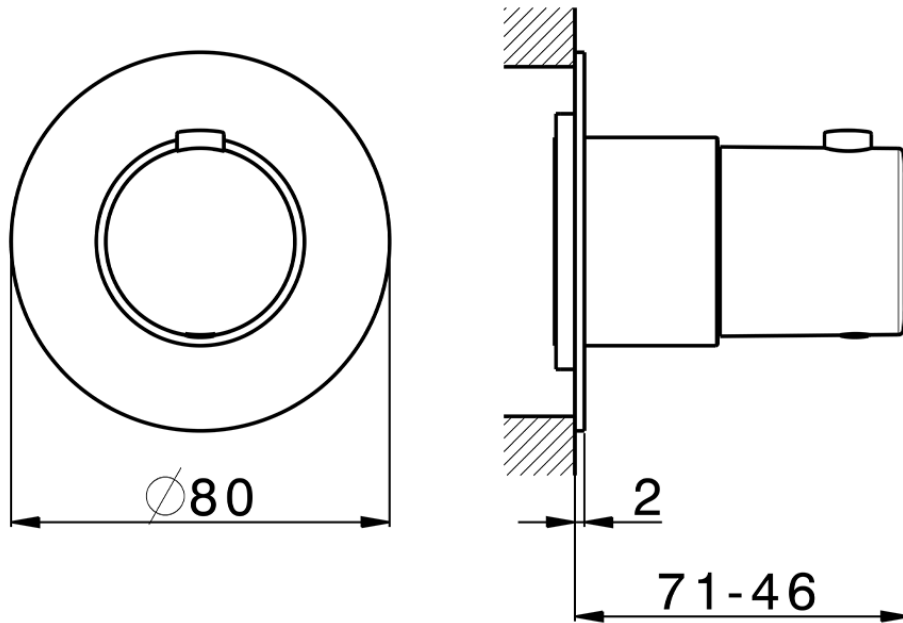

Exposed part for thermostatic concealed valve PUSH&SHOWER_PS0G1010

PS0G1010

<https://en.huberitalia.com/exposed-part-for-thermostatic-concealed-valve-pushshower-ps0g1010>

2026-04-09