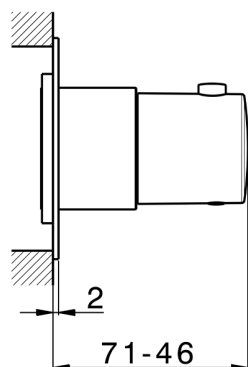

## Exposed part for thermostatic concealed valve PUSH&SHOWER\_PS0G1010

MODEL **PS0G1010**

Exposed part for thermostatic concealed valve, without concealed valve, Ø80mm round plate, for Th. concealed valve with protection guard box