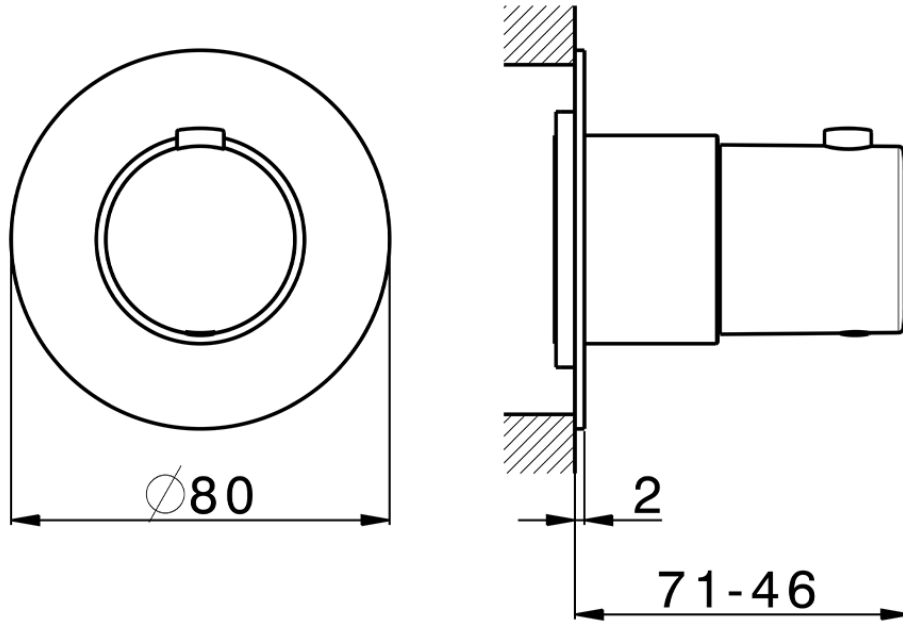

## Exposed part for thermostatic concealed valve PUSH&SHOWER\_PS0G1010

PS0G1010

<https://en.huberitalia.com/exposed-part-for-thermostatic-concealed-valve-pushshower-ps0g1010>

2026-05-02