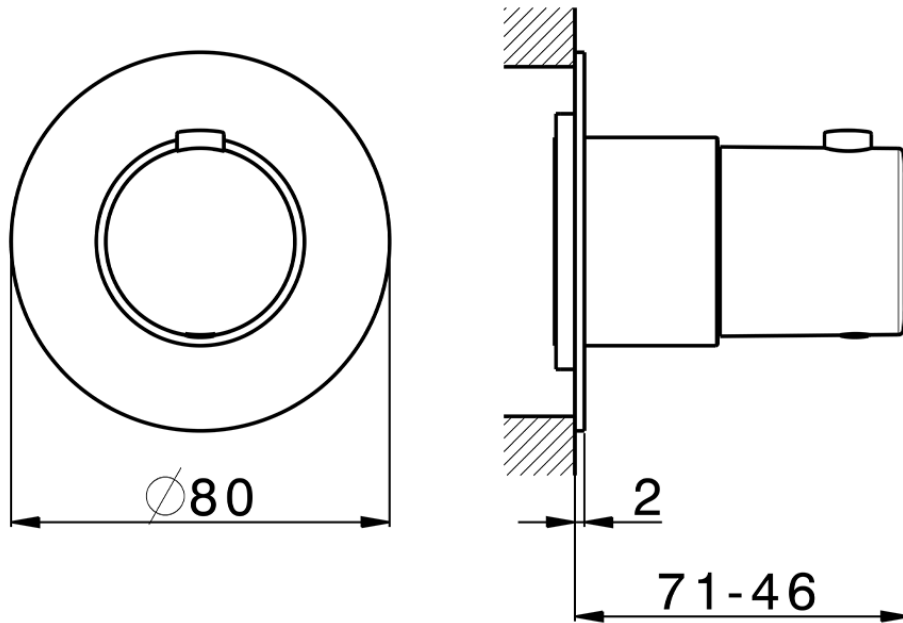

## Exposed part for thermostatic concealed valve PUSH&SHOWER\_PS0G1010

PS0G1010

<https://en.huberitalia.com/exposed-part-for-thermostatic-concealed-valve-pushshower-ps0g1010>

2026-04-10