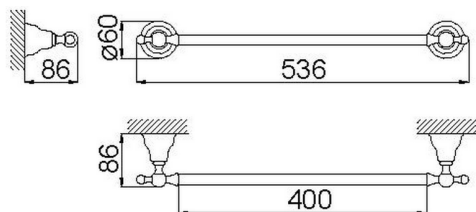

Towel holder 40 cm CROISSETTE_4012.01H.

MODEL **4012.01H.**

Towel holder 40 cm

AVAILABLE FINISHINGS

- **AC** AC Satin Brushed Nickel
- **BA** BA Old Bronze
- **CR** CR Chrome
- **2W** 2W Brushed Gold

CHARACTERISTICS

2024-11-15