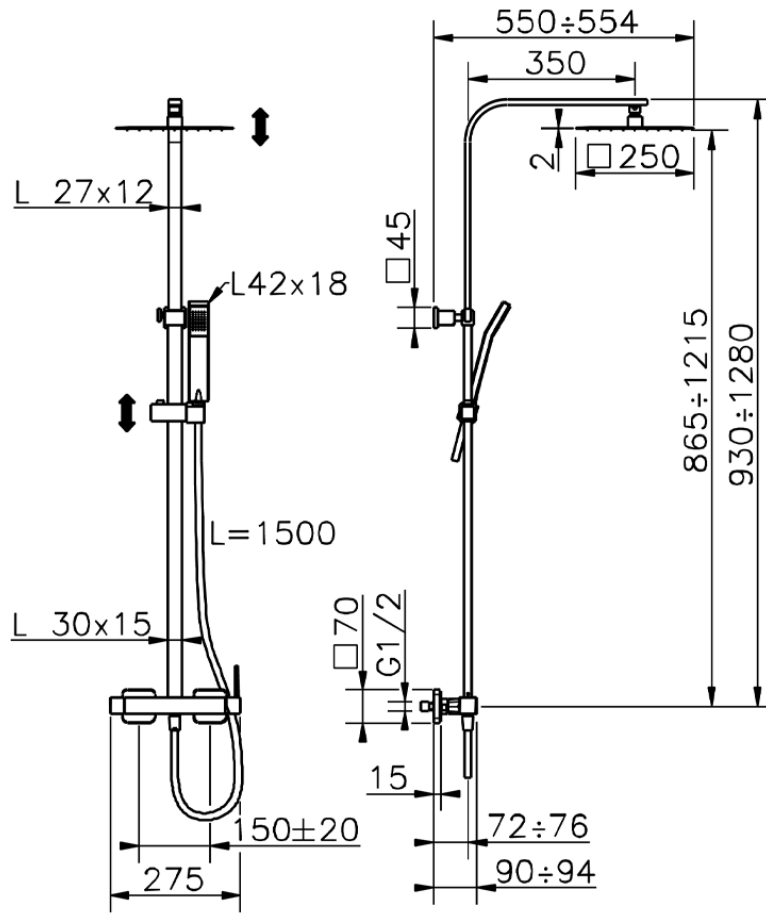

## 2-function single lever shower set NUOVA EGO\_QT0R4031

QT0R4031

<https://en.huberitalia.com/2-function-single-lever-shower-set-nuova-ego-qt0r4031>

2026-04-10