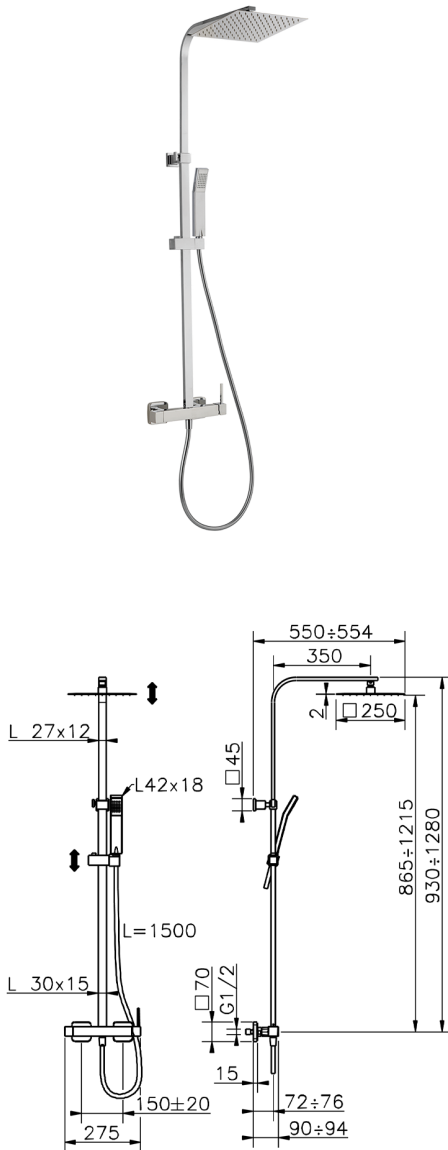

## 2-function single lever shower set NUOVA EGO\_QT0R4031

MODEL **QT0R4031**

2-function single lever shower set, 2-outlet deviator, adjustable riser column, sliding shower bracket, 42x18 mm ABS Quad one spray handshower, 250x250 mm INOX square showerhead 2 mm thick, 150 cm smooth SILVERFLEX Flexible Hose

AVAILABLE FINISHINGS

CHARACTERISTICS

Cartridge Spare Parts **ZZ94240000**

**25 mm Cartridge**

2026-06-13