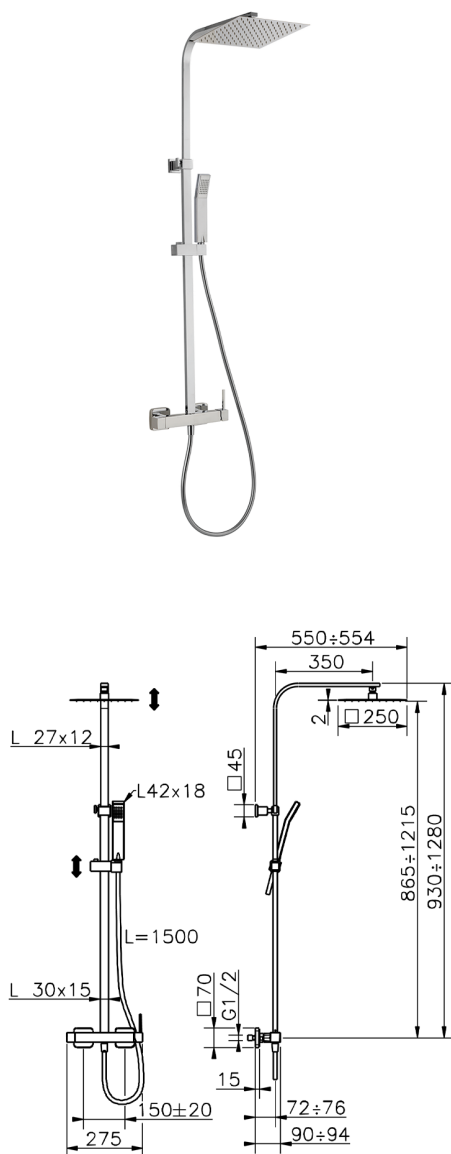

## 2-function single lever shower set NUOVA EGO\_QT0R4031

MODEL **QT0R4031**

2-function single lever shower set, 2-outlet deviator, adjustable riser column, sliding shower bracket, 42x18 mm ABS Quad one spray handshower, 250x250 mm INOX square showerhead 2 mm thick, 150 cm smooth SILVERFLEX Flexible Hose

AVAILABLE FINISHINGS

**21** 21 Chrome

CHARACTERISTICS

Cartridge Spare Parts **ZZ94240000**

**25 mm Cartridge**

2026-04-30