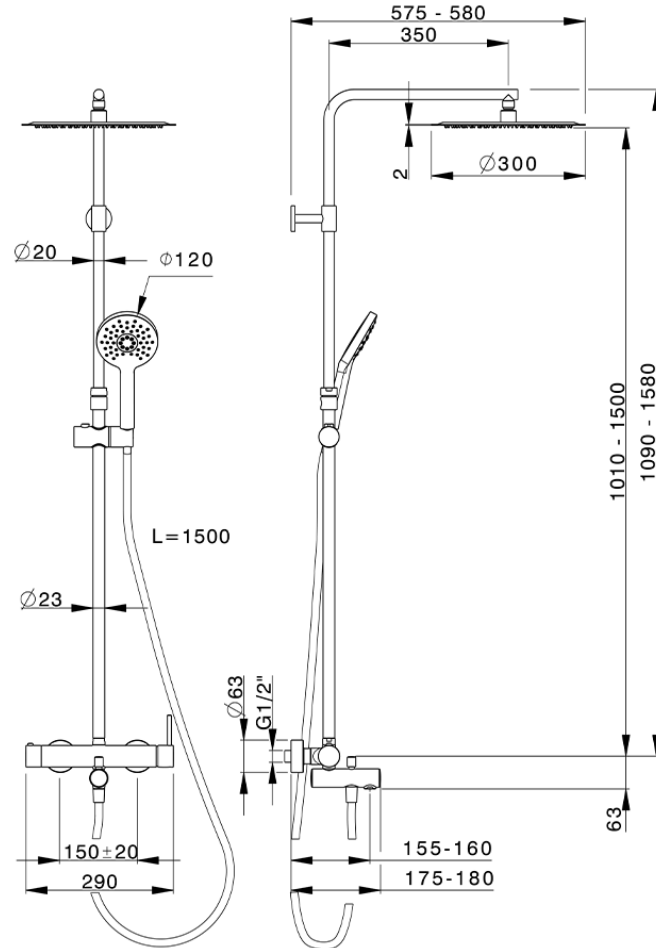

## 3-function single lever bath set NUOVA KIRUNA\_K2004160

K2004160

<https://en.huberitalia.com/3-function-single-lever-bath-set-nuova-kiruna-k2004160>

2026-04-08