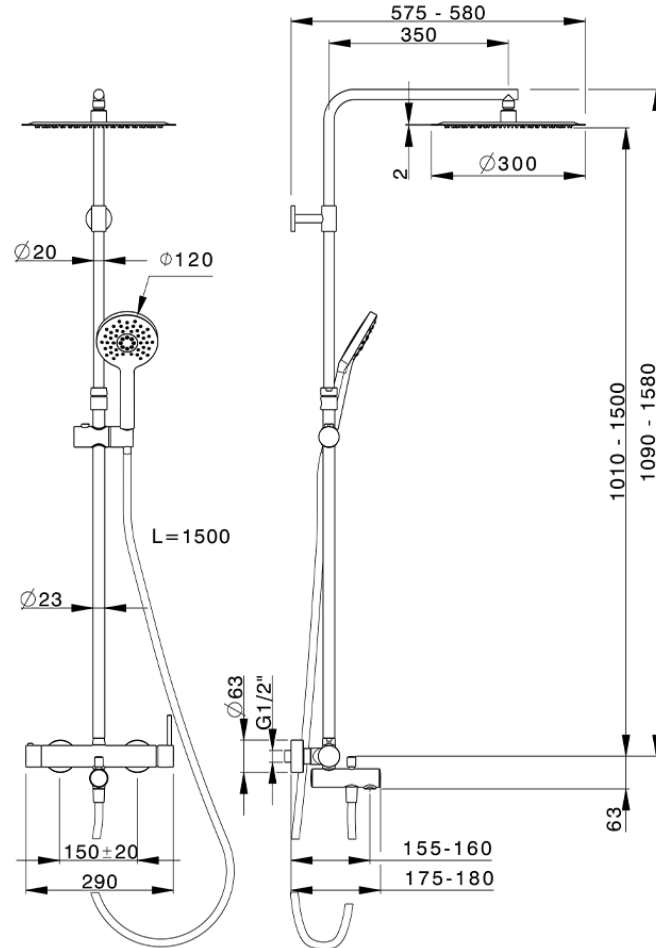

## 3-function single lever bath set NUOVA KIRUNA\_K2004160

K2004160

<https://en.huberitalia.com/3-function-single-lever-bath-set-nuova-kiruna-k2004160>

2026-06-26