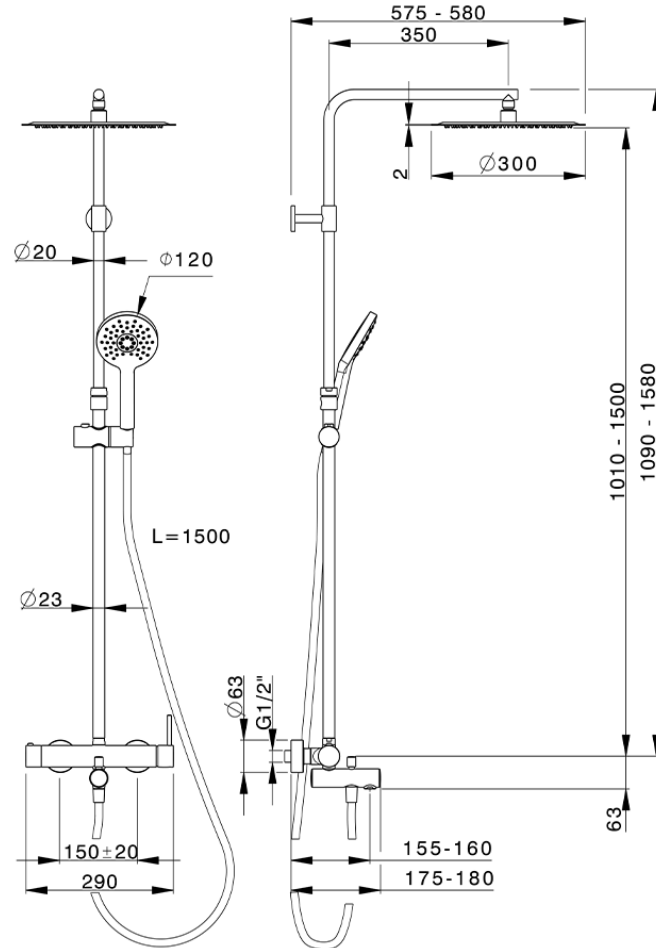

## 3-function single lever bath set NUOVA KIRUNA\_K2004160

K2004160

<https://en.huberitalia.com/3-function-single-lever-bath-set-nuova-kiruna-k2004160>

2026-04-06