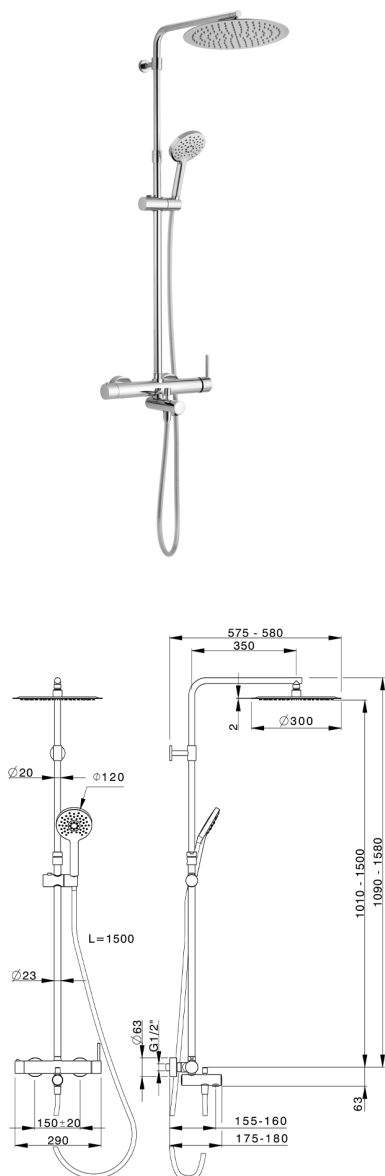

3-function single lever bath set NUOVA KIRUNA_K2004160

MODEL **K2004160**

3-function single lever bath set, adjustable riser column, 120 mm ABS 3 sprays handshower, 300 mm round showerhead 2 mm thick INOX, 150 cm smooth SUPREME Flexible Hose

AVAILABLE FINISHINGS

-  **21** 21 Chrome
-  **40** 40 Matt Black

CHARACTERISTICS

Cartridge Spare Parts **ZZ95435000**

35 mm Cartridge

EcoStop

EcoStop feature limits water flow to approximately 50% of maximum output with one point of resistance on setting. Push slightly past the middle stop only when full water output is required. This will save water up to 50%.

DeviaStop

The Huber Devia Stop technology allows to adjust the water flow and to direct it to the selected output point (overhead soaker, hand shower, etc).

2026-04-08