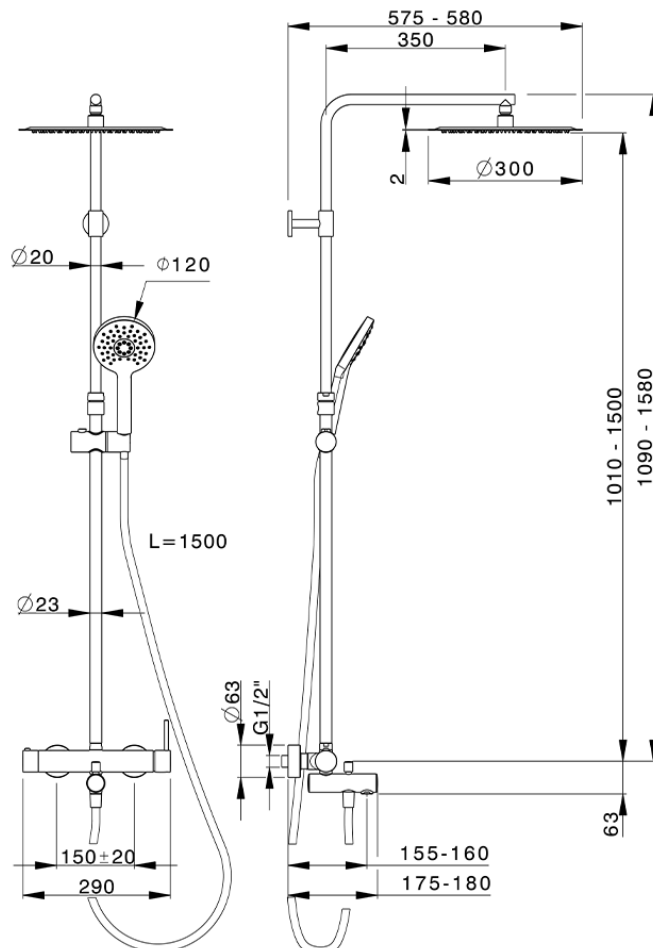

3-function single lever bath set NUOVA KIRUNA_K2004160

K2004160

<https://en.huberitalia.com/3-function-single-lever-bath-set-nuova-kiruna-k2004160>

2026-06-13