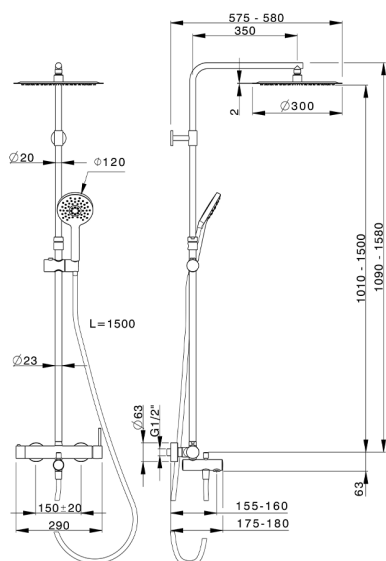

## 3-function single lever bath set NUOVA KIRUNA\_K2004160

MODEL **K2004160**

3-function single lever bath set, adjustable riser column, 120 mm ABS 3 sprays handshower, 300 mm round showerhead 2 mm thick INOX, 150 cm smooth SUPREME Flexible Hose

### CHARACTERISTICS

Cartridge Spare Parts **ZZ95435000**

**35 mm Cartridge**

### EcoStop

EcoStop feature limits water flow to approximately 50% of maximum output with one point of resistance on setting. Push slightly past the middle stop only when full water output is required. This will save water up to 50%.

### DeviaStop

The Huber Devia Stop technology allows to adjust the water flow and to direct it to the selected output point (overhead soaker, hand shower, etc).

2026-04-07