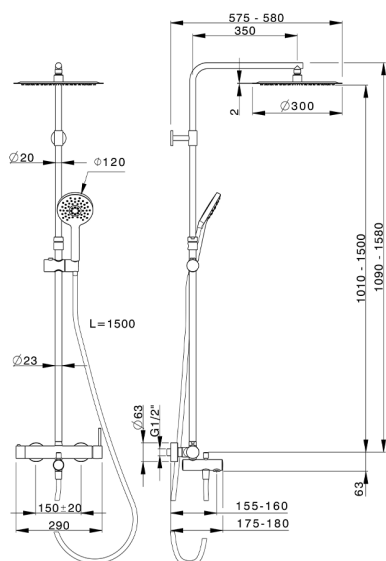

## 3-function single lever bath set NUOVA KIRUNA\_K2004160

MODEL **K2004160**

3-function single lever bath set, adjustable riser column, 120 mm ABS 3 sprays handshower, 300 mm round showerhead 2 mm thick INOX, 150 cm smooth SUPREME Flexible Hose

### CHARACTERISTICS

Cartridge Spare Parts **ZZ95435000**

**35 mm Cartridge**

### EcoStop

EcoStop feature limits water flow to approximately 50% of maximum output with one point of resistance on setting. Push slightly past the middle stop only when full water output is required. This will save water up to 50%.

### DeviaStop

The Huber Devia Stop technology allows to adjust the water flow and to direct it to the selected output point (overhead soaker, hand shower, etc).

2026-06-13