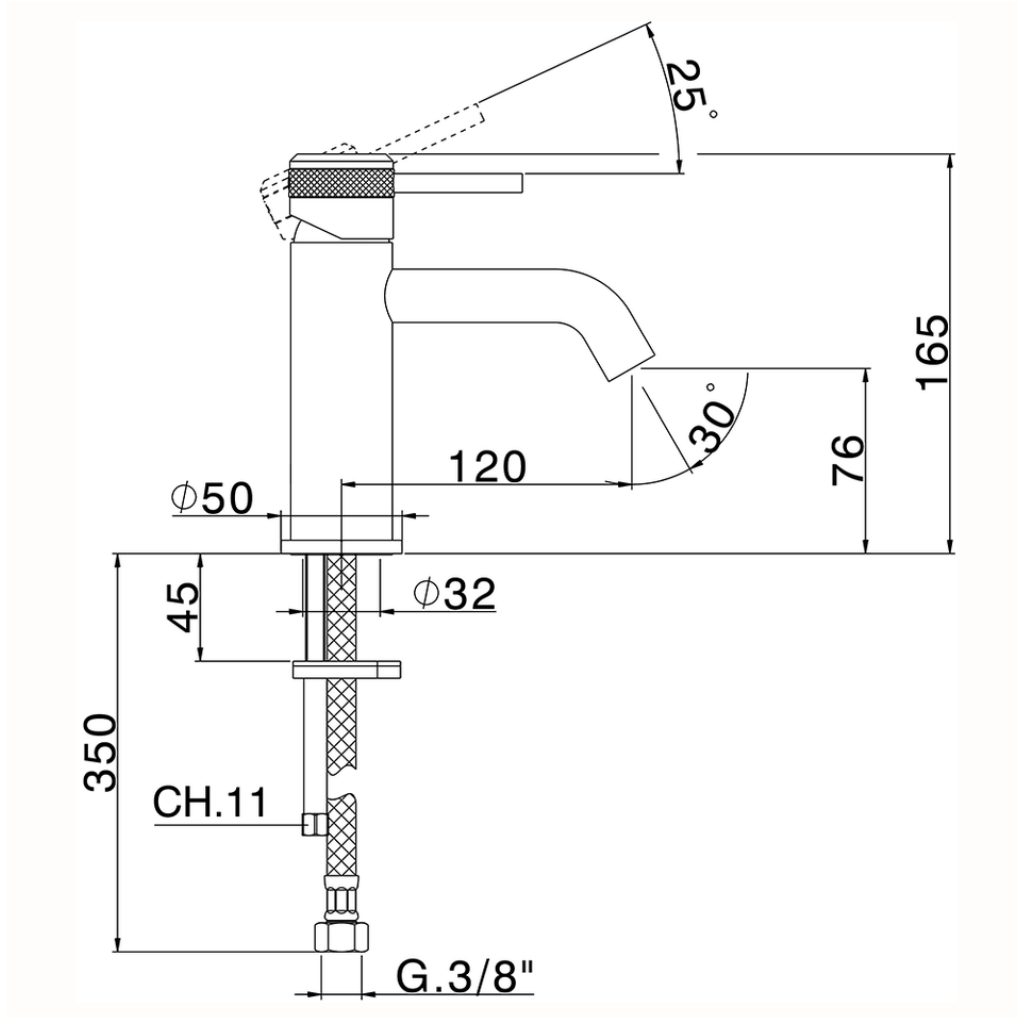

## Single lever washbasin mixer CHRONOS\_CR001540

CR001540

<https://en.huberitalia.com/single-lever-washbasin-mixer-chronos-cr001540>

2024-11-23