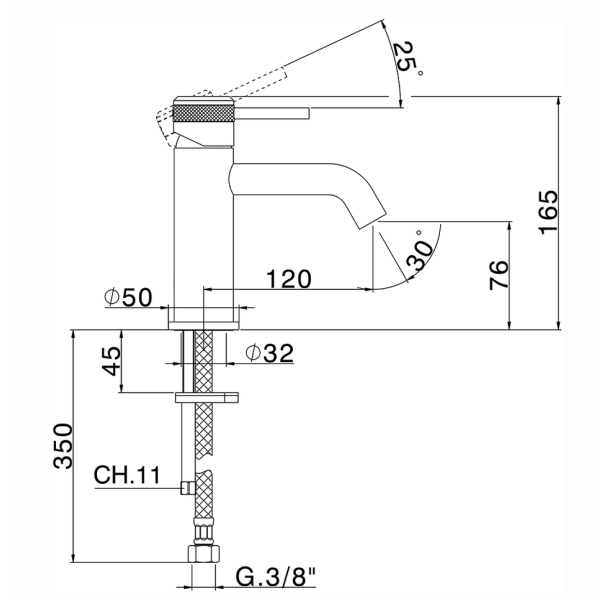

Single lever washbasin mixer CHRONOS_CR001540

MODEL **CR001540**

Single lever washbasin mixer, without pop-up waste, G.3/8" stainless steel flexible hoses

AVAILABLE FINISHINGS

-  **21** 21 Chrome
-  **2F** 2F Brushed Nickel
-  **2Q** 2Q Black Titanium

CHARACTERISTICS

Cartridge Spare Parts **ZZ99672000**

35 mm Cartridge

EcoStop

EcoStop feature limits water flow to approximately 50% of maximum output with one point of resistance on setting. Push slightly past the middle stop only when full water output is required. This will save water up to 50%.