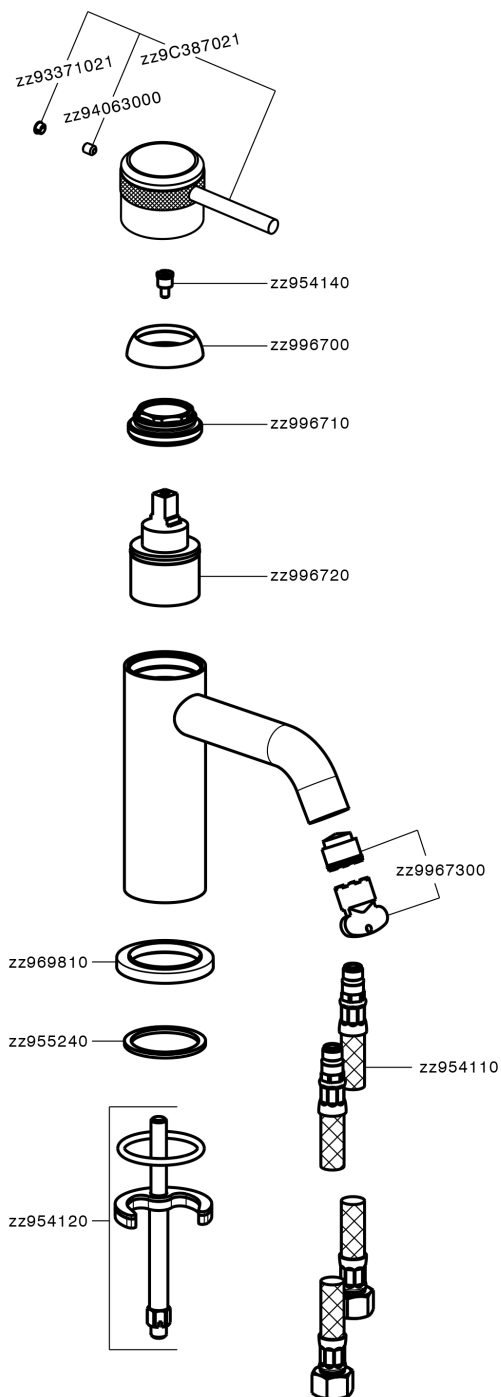

Single lever washbasin mixer CHRONOS_CR001540

MODEL **CR001540**

Single lever washbasin mixer, without pop-up waste, G.3/8" stainless steel flexible hoses

AVAILABLE FINISHINGS

-  **21** 21 Chrome
-  **2F** 2F Brushed Nickel
-  **2Q** 2Q Black Titanium

CHARACTERISTICS

Cartridge Spare Parts **ZZ99672000**

35 mm Cartridge

EcoStop

EcoStop feature limits water flow to approximately 50% of maximum output with one point of resistance on setting. Push slightly past the middle stop only when full water output is required. This will save water up to 50%.

Single lever washbasin mixer CHRONOS_CR001540

CR001540

<https://en.huberitalia.com/single-lever-washbasin-mixer-chronos-cr001540>

2024-11-23