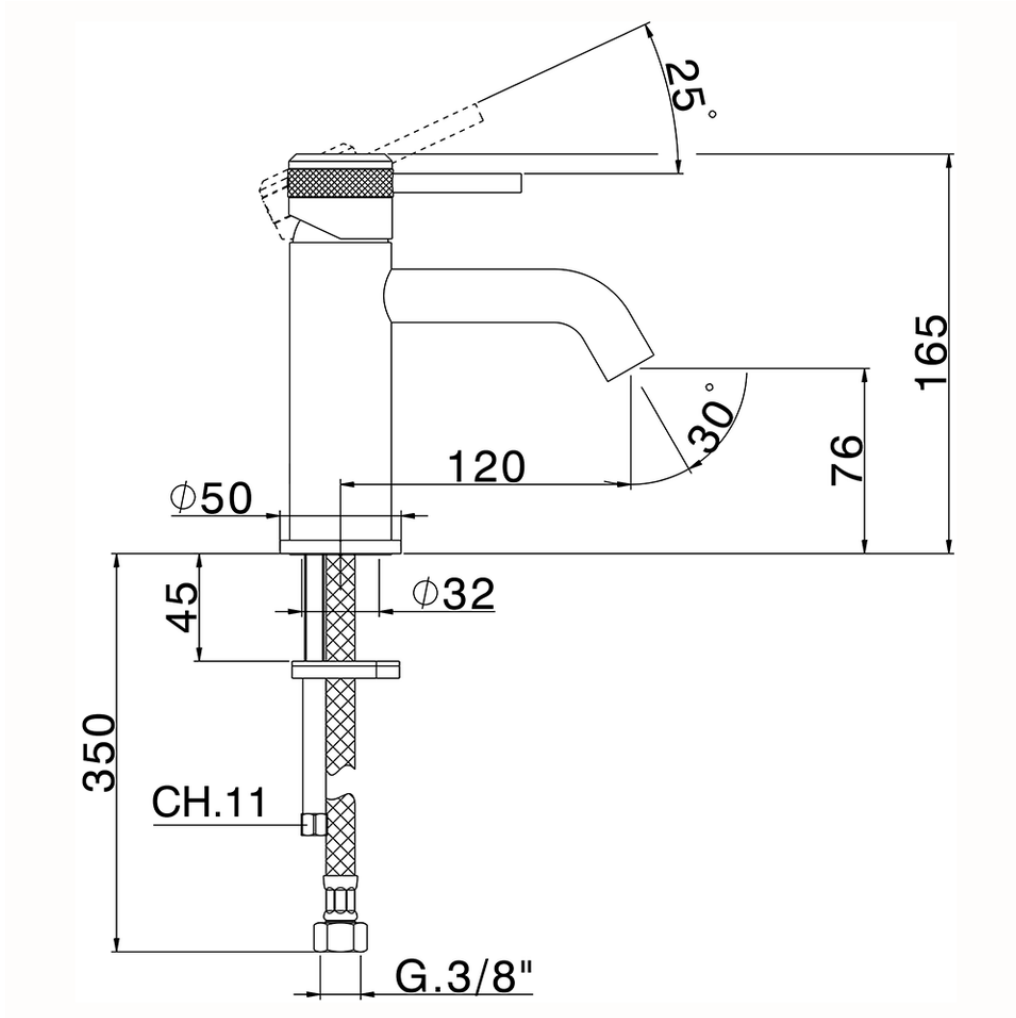

Single lever washbasin mixer CHRONOS\_CR001540

CR001540

<https://en.huberitalia.com/single-lever-washbasin-mixer-chronos-cr001540>

2024-11-24