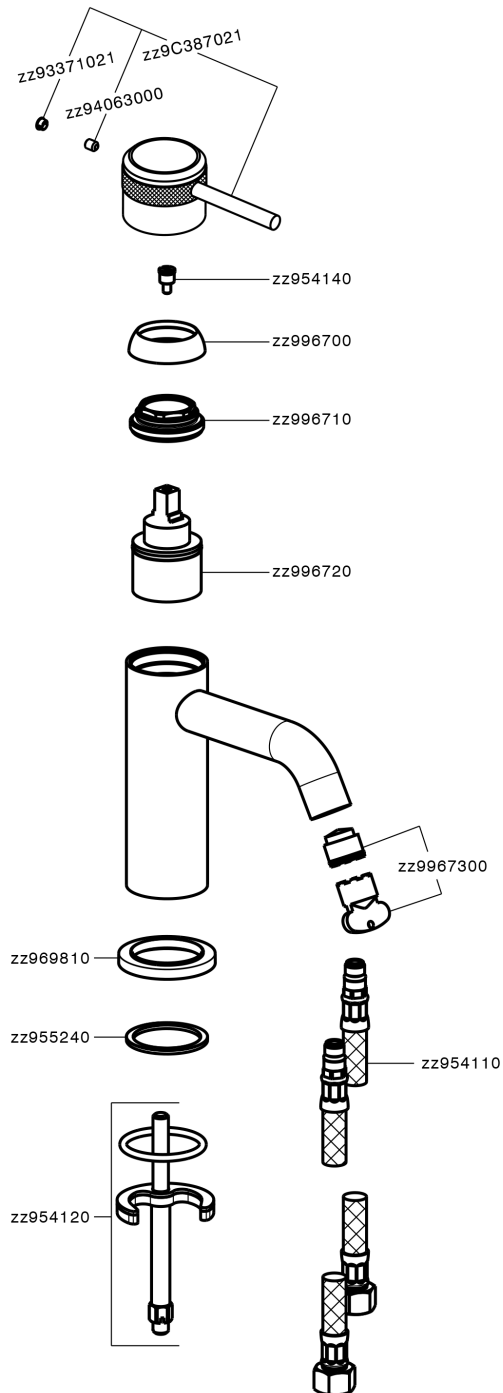

## Single lever washbasin mixer CHRONOS\_CR001540

CR001540

<https://en.huberitalia.com/single-lever-washbasin-mixer-chronos-cr001540>

2024-11-21