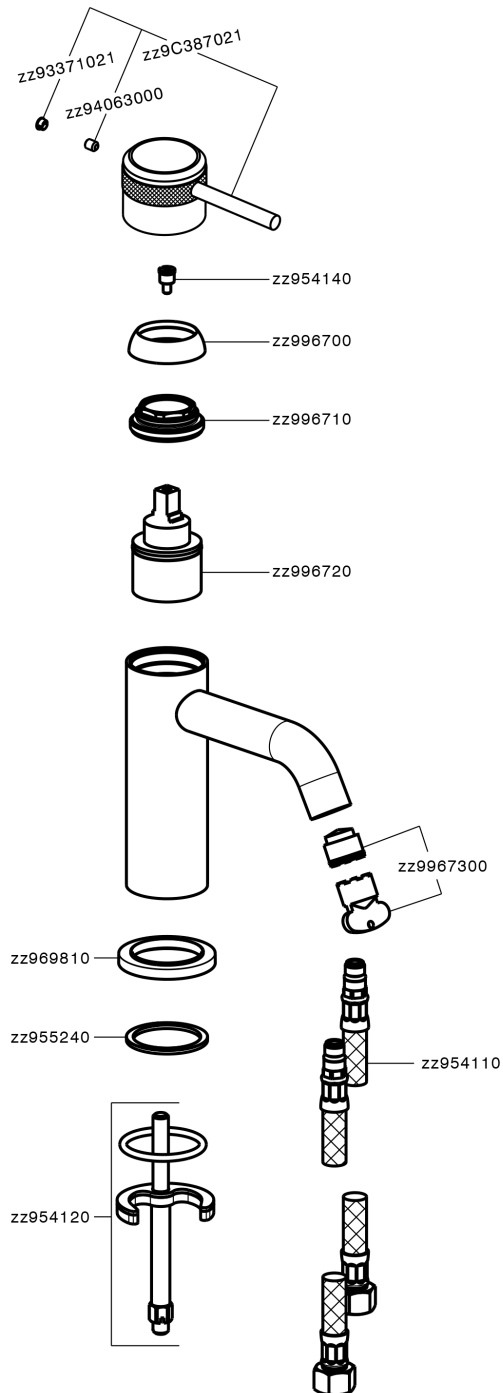

Single lever washbasin mixer CHRONOS_CR001540

MODEL **CR001540**

Single lever washbasin mixer, without pop-up waste, G.3/8" stainless steel flexible hoses

AVAILABLE FINISHINGS

-  **21** 21 Chrome
-  **2F** 2F Brushed Nickel
-  **2Q** 2Q Black Titanium

CHARACTERISTICS

Cartridge Spare Parts **ZZ99672000**

35 mm Cartridge

EcoStop

EcoStop feature limits water flow to approximately 50% of maximum output with one point of resistance on setting. Push slightly past the middle stop only when full water output is required. This will save water up to 50%.

Single lever washbasin mixer CHRONOS_CR001540

CR001540

<https://en.huberitalia.com/single-lever-washbasin-mixer-chronos-cr001540>

2024-11-24