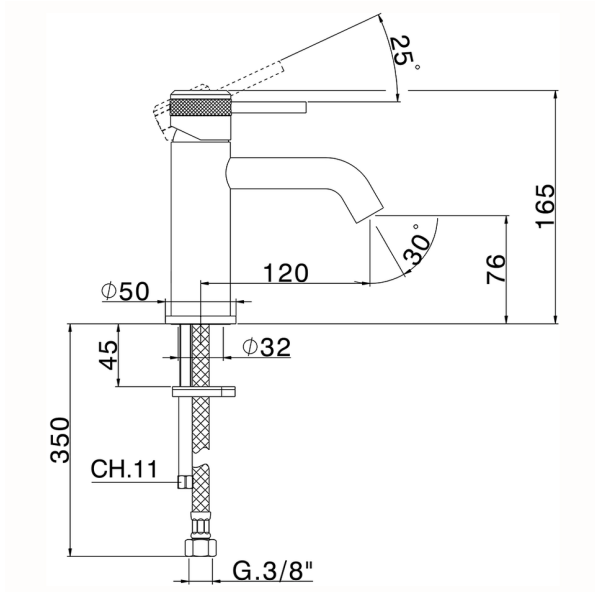

Single lever washbasin mixer CHRONOS_CR001540

MODEL **CR001540**

Single lever washbasin mixer, without pop-up waste, G.3/8" stainless steel flexible hoses

AVAILABLE FINISHINGS

-  **21** 21 Chrome
-  **2F** 2F Brushed Nickel
-  **2Q** 2Q Black Titanium

CHARACTERISTICS

Cartridge Spare Parts **ZZ99672000**

35 mm Cartridge

EcoStop

EcoStop feature limits water flow to approximately 50% of maximum output with one point of resistance on setting. Push slightly past the middle stop only when full water output is required. This will save water up to 50%.

Single lever washbasin mixer CHRONOS_CR001540

CR001540

<https://en.huberitalia.com/single-lever-washbasin-mixer-chronos-cr001540>

2024-11-24