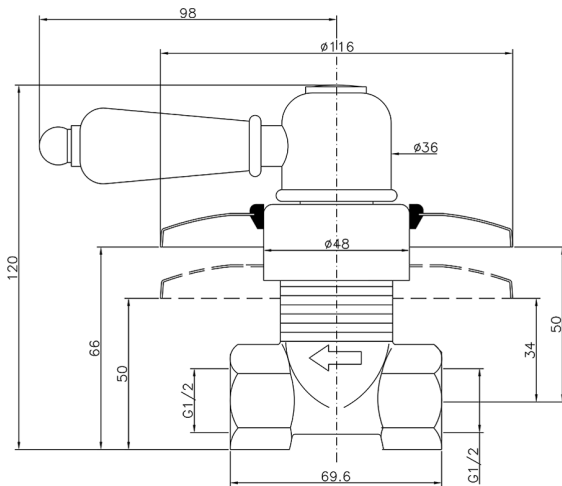

Concealed stop valve CROISSETTE_CS000310

MODEL **CS000310**

Concealed stop valve, 1/2" F outlet

AVAILABLE FINISHINGS

-  **21** 21 Chrome
-  **27** 27 Old Bronze
-  **2G** 2G Antique Gold
-  **2W** 2W Brushed Gold