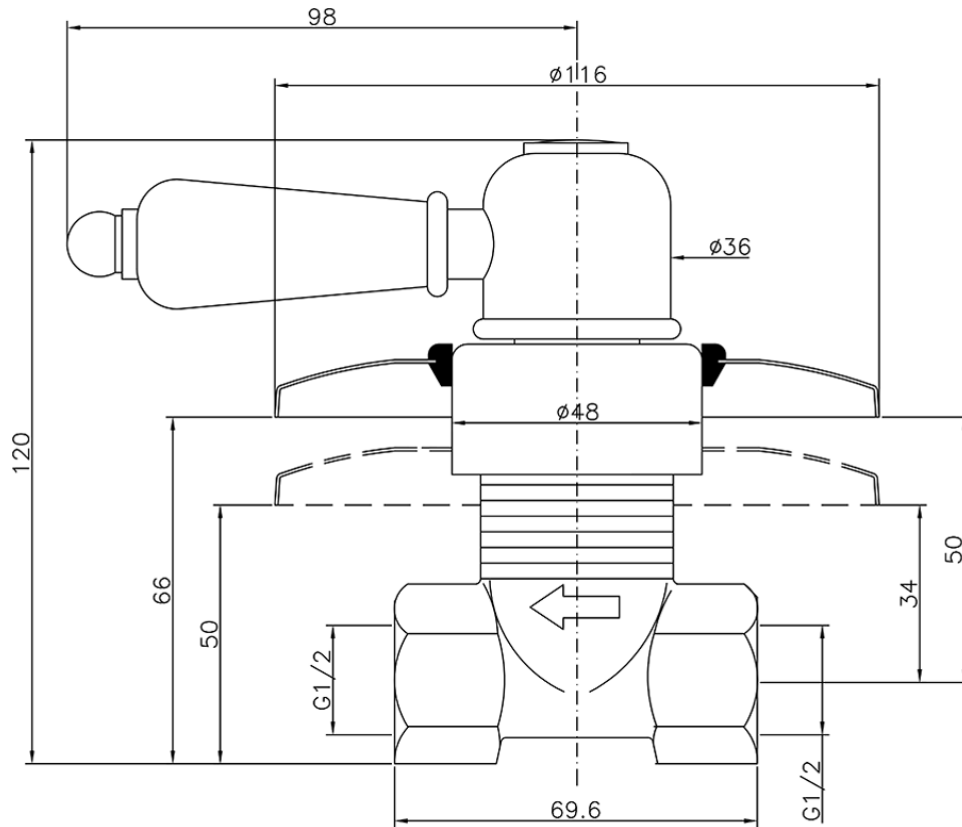

Concealed stop valve CROISSETTE\_CS000310

CS000310

<https://en.huberitalia.com/concealed-stop-valve-croisette-cs000310>

2024-11-15