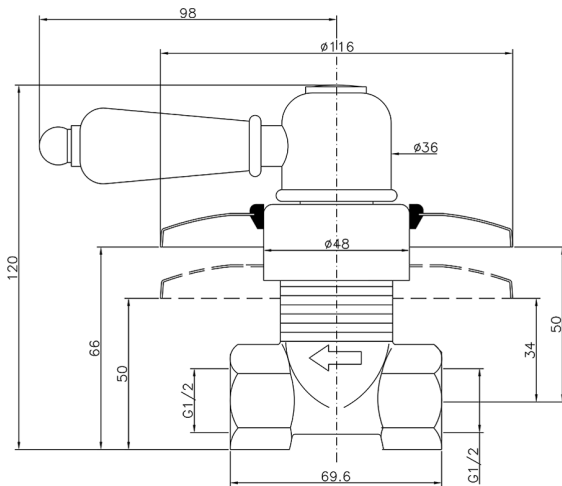

Concealed stop valve CROISSETTE_CS000310

MODEL **CS000310**

Concealed stop valve, 1/2" F outlet

AVAILABLE FINISHINGS

- **21** 21 Chrome
- **27** 27 Old Bronze
- **2G** 2G Antique Gold
- **2W** 2W Brushed Gold

CHARACTERISTICS

Installation **Concealed**

2024-11-15