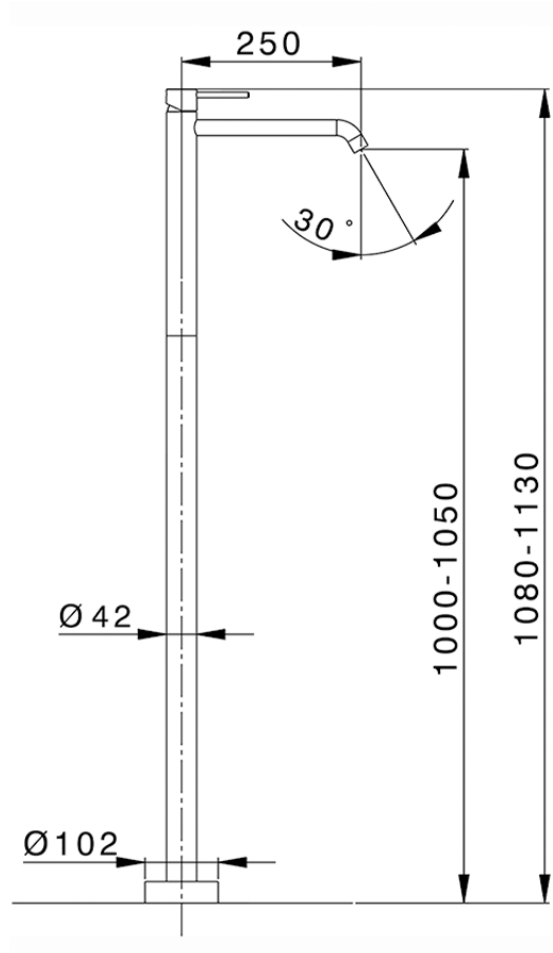

Exposed part for single basin on the floor M32\_MT014510

MT014510

<https://en.huberitalia.com/exposed-part-for-single-basin-on-the-floor-m32-mt014510>

ZB004510

<https://en.huberitalia.com/concealed-part-single-lever-free-standing-concealed-zb004510>