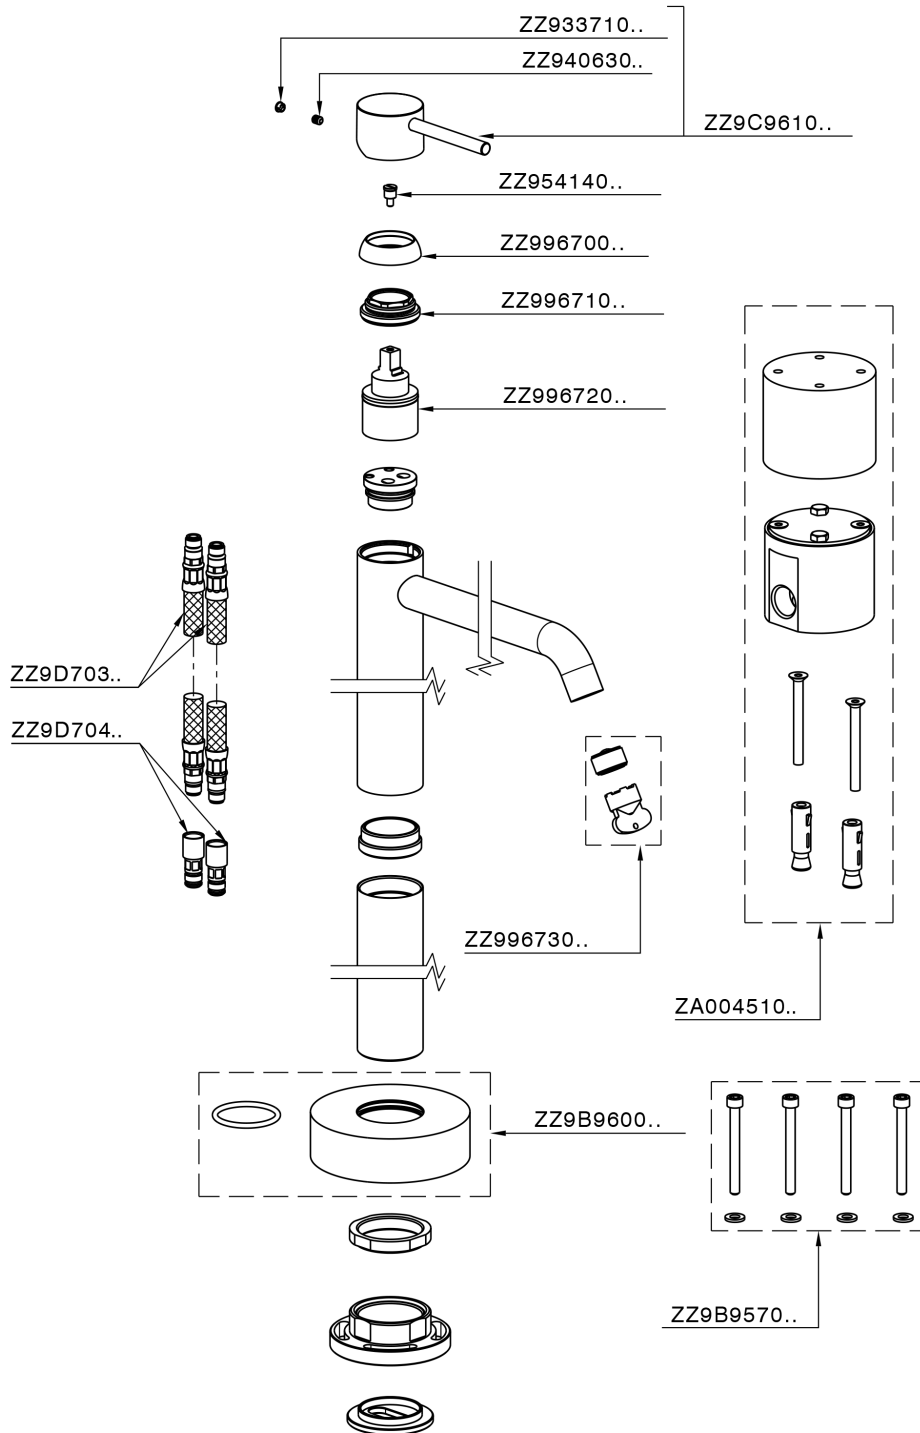

Exposed part for single basin on the floor M32_MT014510

MT014510

<https://en.huberitalia.com/exposed-part-for-single-basin-on-the-floor-m32-mt014510>

Concealed part single lever free-standing CONCEALED_ZB004510

ZB004510

<https://en.huberitalia.com/concealed-part-single-lever-free-standing-concealed-zb004510>

2024-11-22