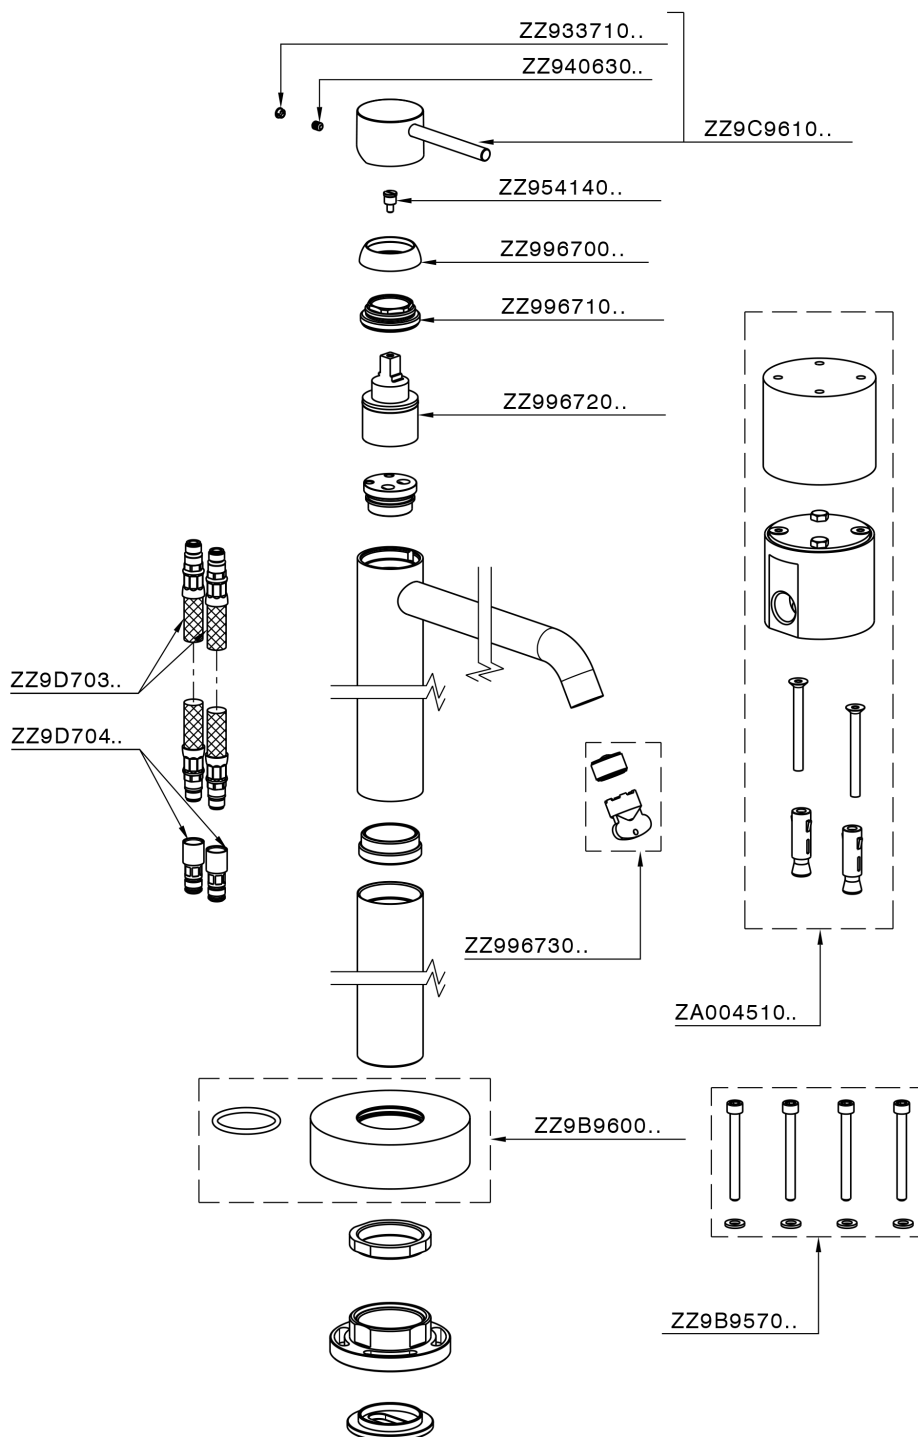

Exposed part for single basin on the floor M32_MT014510

MT014510

<https://en.huberitalia.com/exposed-part-for-single-basin-on-the-floor-m32-mt014510>

Concealed part single lever free-standing CONCEALED_ZB004510

ZB004510

<https://en.huberitalia.com/concealed-part-single-lever-free-standing-concealed-zb004510>

2024-11-14