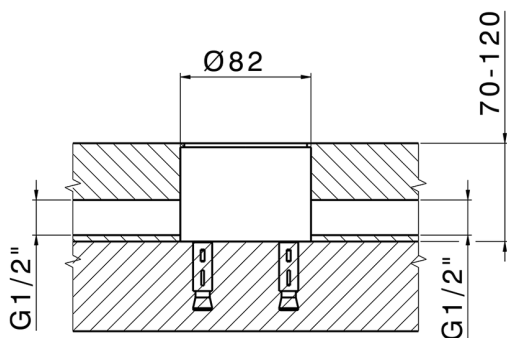

MODEL **ZB004510**

Floor mounted concealed part, for free-standing mixer

AVAILABLE FINISHINGS

 **04** 04 Without finishing

CHARACTERISTICS

Installation	<b>Concealed</b>
Concealed	<b>1</b>

2024-11-14