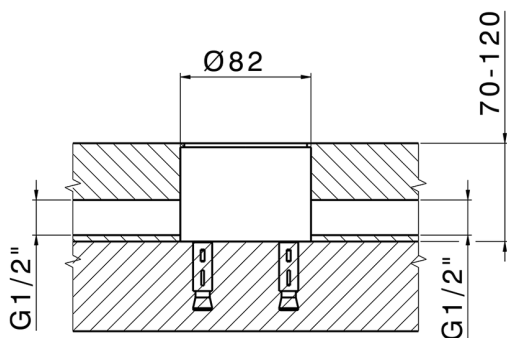

Exposed part for single basin on the floor M32_MT014510

MODEL **MT014510**

Exposed part for single basin on the floor, without concealed part, for item ZB004510

AVAILABLE FINISHINGS

-  **21** 21 Chrome
-  **26** 26 Old Copper
-  **2F** 2F Brushed Nickel
-  **2W** 2W Brushed Gold
-  **40** 40 Matt Black
-  **4Q** 4Q Matt White

CHARACTERISTICS

Cartridge Spare Parts **ZZ99672000**

35 mm Cartridge

Installation **Concealed**

Required concealed parts **ZB004510**

EcoStop

EcoStop feature limits water flow to approximately 50% of maximum output with one point of resistance on setting. Push slightly past the middle stop only when full water output is required. This will save water up to 50%.

Exposed part for single basin on the floor M32_MT014510

MT014510

<https://en.huberitalia.com/exposed-part-for-single-basin-on-the-floor-m32-mt014510>

Concealed part single lever free-standing CONCEALED_ZB004510

MODEL **ZB004510**

Floor mounted concealed part, for free-standing mixer

AVAILABLE FINISHINGS

 **04** 04 Without finishing

CHARACTERISTICS

Installation	Concealed
Concealed	1

2024-11-22