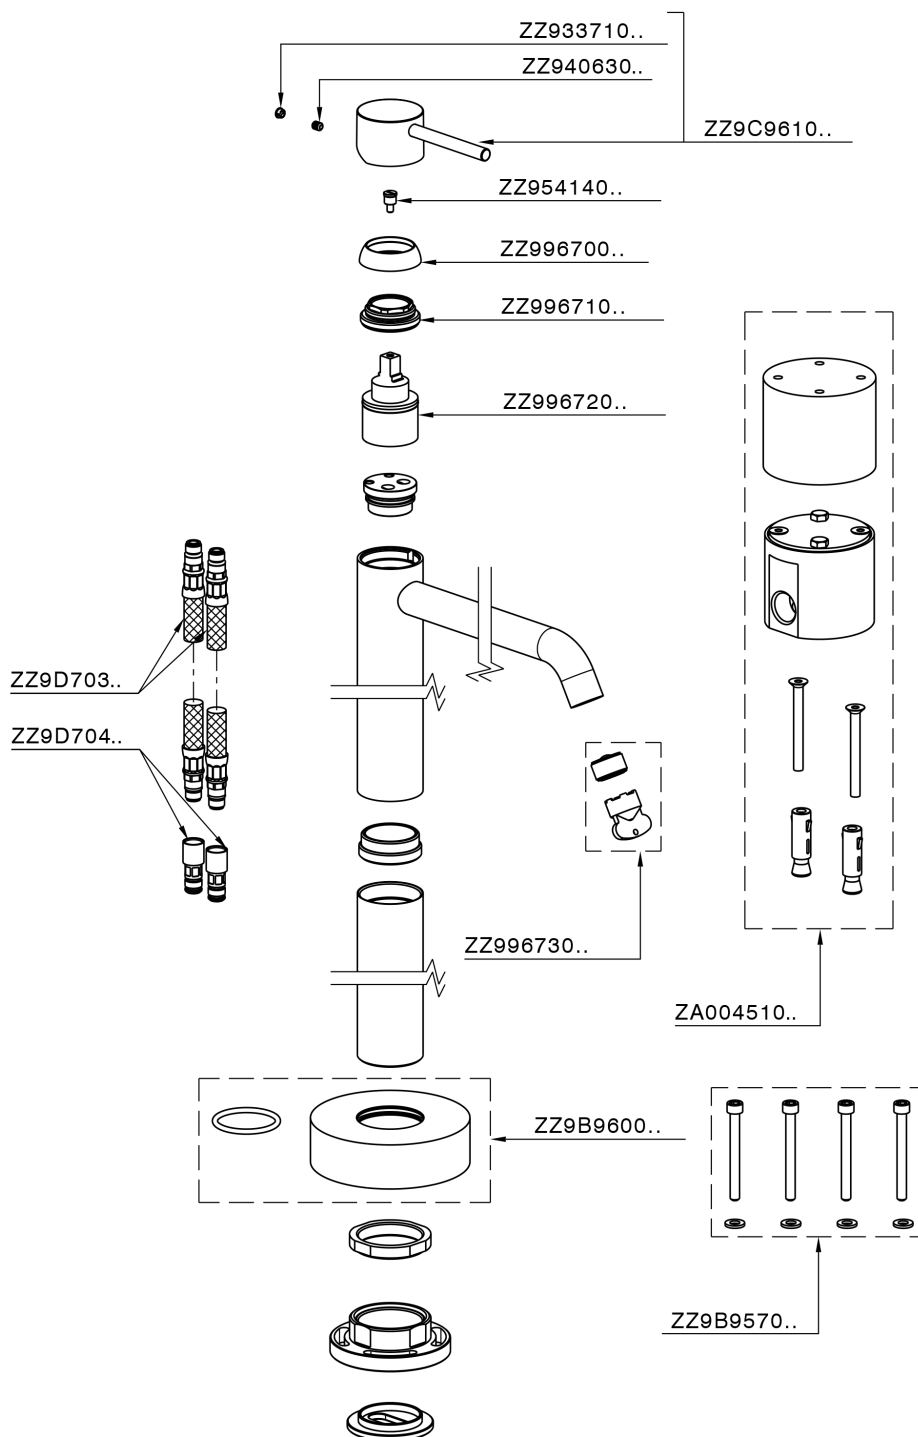

Exposed part for single basin on the floor M32_MT014510

MT014510

<https://en.huberitalia.com/exposed-part-for-single-basin-on-the-floor-m32-mt014510>

Concealed part single lever free-standing CONCEALED_ZB004510

ZB004510

<https://en.huberitalia.com/concealed-part-single-lever-free-standing-concealed-zb004510>

2024-11-12