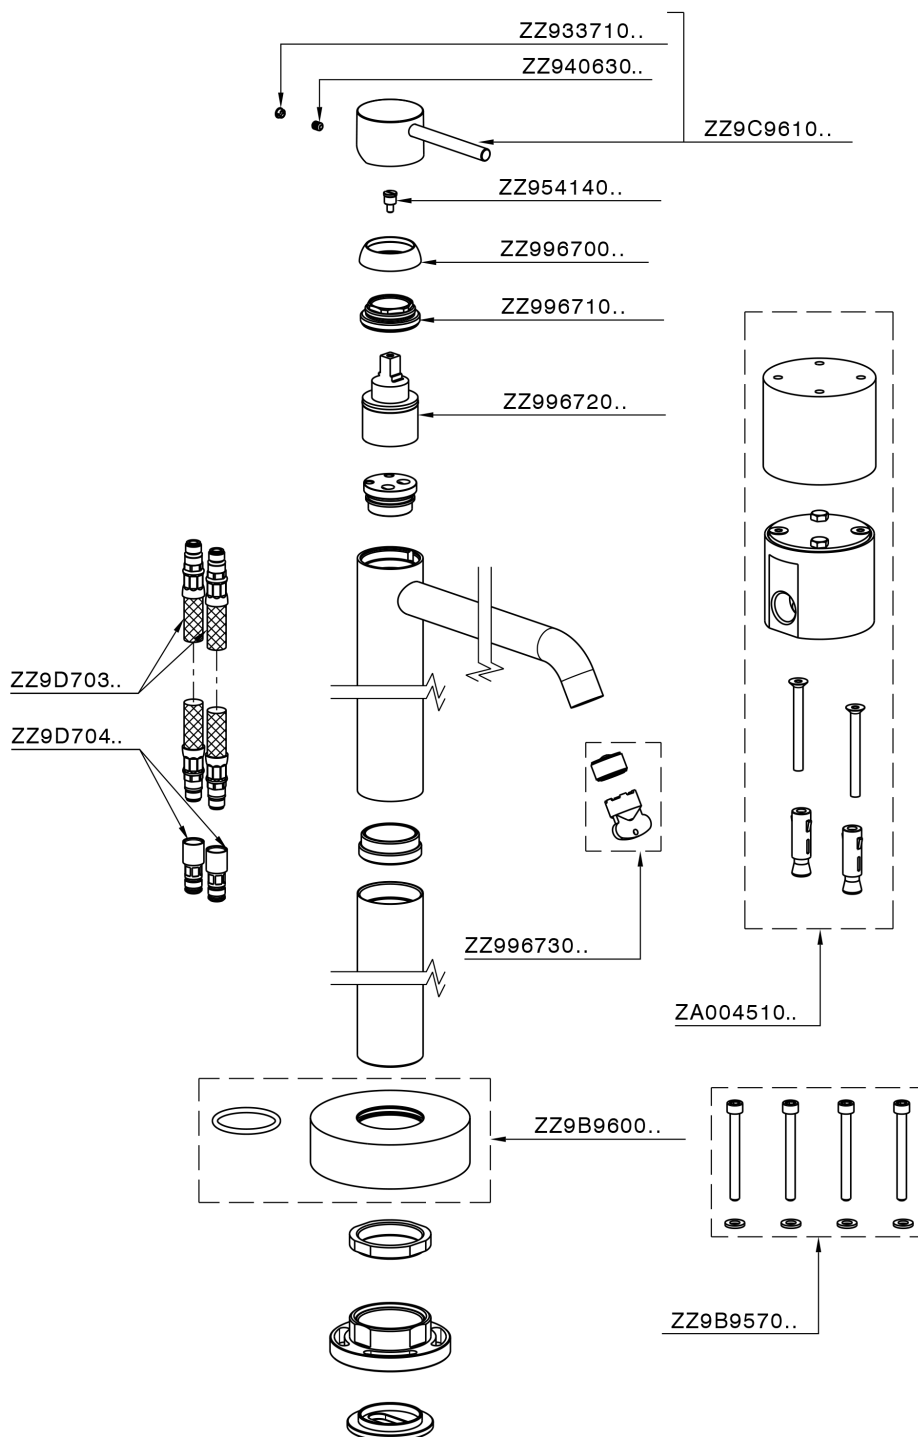

Exposed part for single basin on the floor M32_MT014510

MT014510

<https://en.huberitalia.com/exposed-part-for-single-basin-on-the-floor-m32-mt014510>

Concealed part single lever free-standing CONCEALED_ZB004510

ZB004510

<https://en.huberitalia.com/concealed-part-single-lever-free-standing-concealed-zb004510>

2024-11-22