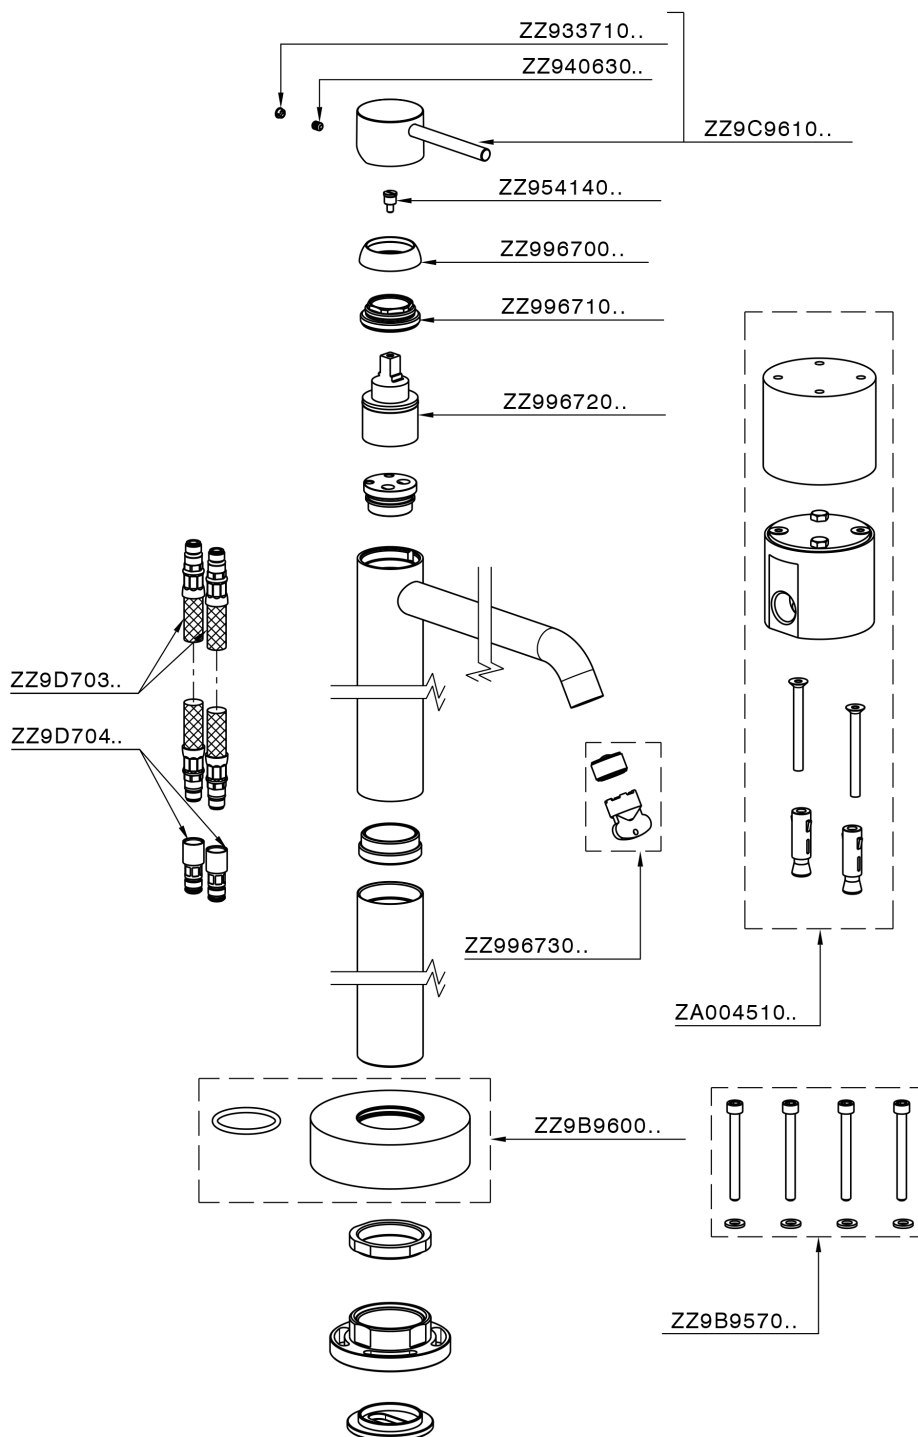

Exposed part for single basin on the floor M32_MT014510

MODEL **MT014510**

Exposed part for single basin on the floor, without concealed part, for item ZB004510

AVAILABLE FINISHINGS

-  **21** 21 Chrome
-  **26** 26 Old Copper
-  **2F** 2F Brushed Nickel
-  **2W** 2W Brushed Gold
-  **40** 40 Matt Black
-  **4Q** 4Q Matt White

CHARACTERISTICS

Cartridge Spare Parts **ZZ99672000**

35 mm Cartridge

Installation **Concealed**

Required concealed parts **ZB004510**

EcoStop

EcoStop feature limits water flow to approximately 50% of maximum output with one point of resistance on setting. Push slightly past the middle stop only when full water output is required. This will save water up to 50%.

Exposed part for single basin on the floor M32_MT014510

MT014510

<https://en.huberitalia.com/exposed-part-for-single-basin-on-the-floor-m32-mt014510>

Concealed part single lever free-standing CONCEALED_ZB004510

MODEL **ZB004510**

Floor mounted concealed part, for free-standing mixer

AVAILABLE FINISHINGS

 **04** 04 Without finishing

CHARACTERISTICS

Installation	Concealed
Concealed	1

2024-11-24