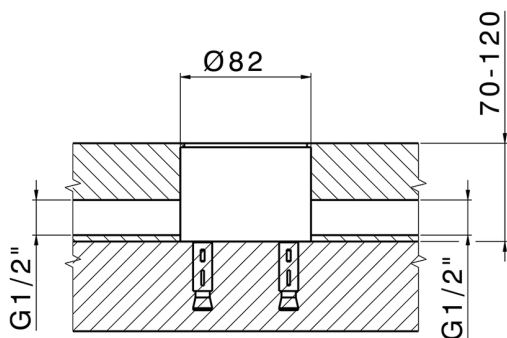

Exposed part for single basin on the floor M32_MT014510

MODEL **MT014510**

Exposed part for single basin on the floor, without concealed part, for item ZB004510

AVAILABLE FINISHINGS

-  **21** 21 Chrome
-  **26** 26 Old Copper
-  **2F** 2F Brushed Nickel
-  **2W** 2W Brushed Gold
-  **40** 40 Matt Black
-  **4Q** 4Q Matt White

CHARACTERISTICS

Cartridge Spare Parts **ZZ99672000**

35 mm Cartridge

Installation **Concealed**

Required concealed parts **ZB004510**

EcoStop

EcoStop feature limits water flow to approximately 50% of maximum output with one point of resistance on setting. Push slightly past the middle stop only when full water output is required. This will save water up to 50%.

Exposed part for single basin on the floor M32_MT014510

MT014510

<https://en.huberitalia.com/exposed-part-for-single-basin-on-the-floor-m32-mt014510>

Concealed part single lever free-standing CONCEALED_ZB004510

MODEL **ZB004510**

Floor mounted concealed part, for free-standing mixer

AVAILABLE FINISHINGS

 **04** 04 Without finishing

CHARACTERISTICS

Installation	Concealed
Concealed	1

2024-11-24