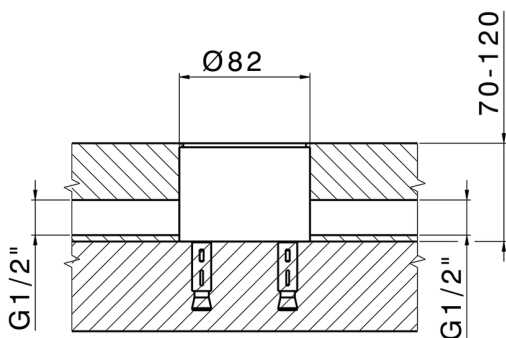

Exposed part for single basin on the floor M32_MT014510

MODEL **MT014510**

Exposed part for single basin on the floor, without concealed part, for item ZB004510

AVAILABLE FINISHINGS

-  **21** 21 Chrome
-  **26** 26 Old Copper
-  **2F** 2F Brushed Nickel
-  **2W** 2W Brushed Gold
-  **40** 40 Matt Black
-  **4Q** 4Q Matt White

CHARACTERISTICS

Cartridge Spare Parts **ZZ99672000**

35 mm Cartridge

Installation **Concealed**

Required concealed parts **ZB004510**

EcoStop

EcoStop feature limits water flow to approximately 50% of maximum output with one point of resistance on setting. Push slightly past the middle stop only when full water output is required. This will save water up to 50%.

Exposed part for single basin on the floor M32_MT014510

MT014510

<https://en.huberitalia.com/exposed-part-for-single-basin-on-the-floor-m32-mt014510>

Concealed part single lever free-standing CONCEALED_ZB004510

MODEL **ZB004510**

Floor mounted concealed part, for free-standing mixer

AVAILABLE FINISHINGS

 **04** 04 Without finishing

CHARACTERISTICS

Installation	Concealed
Concealed	1

2024-11-14