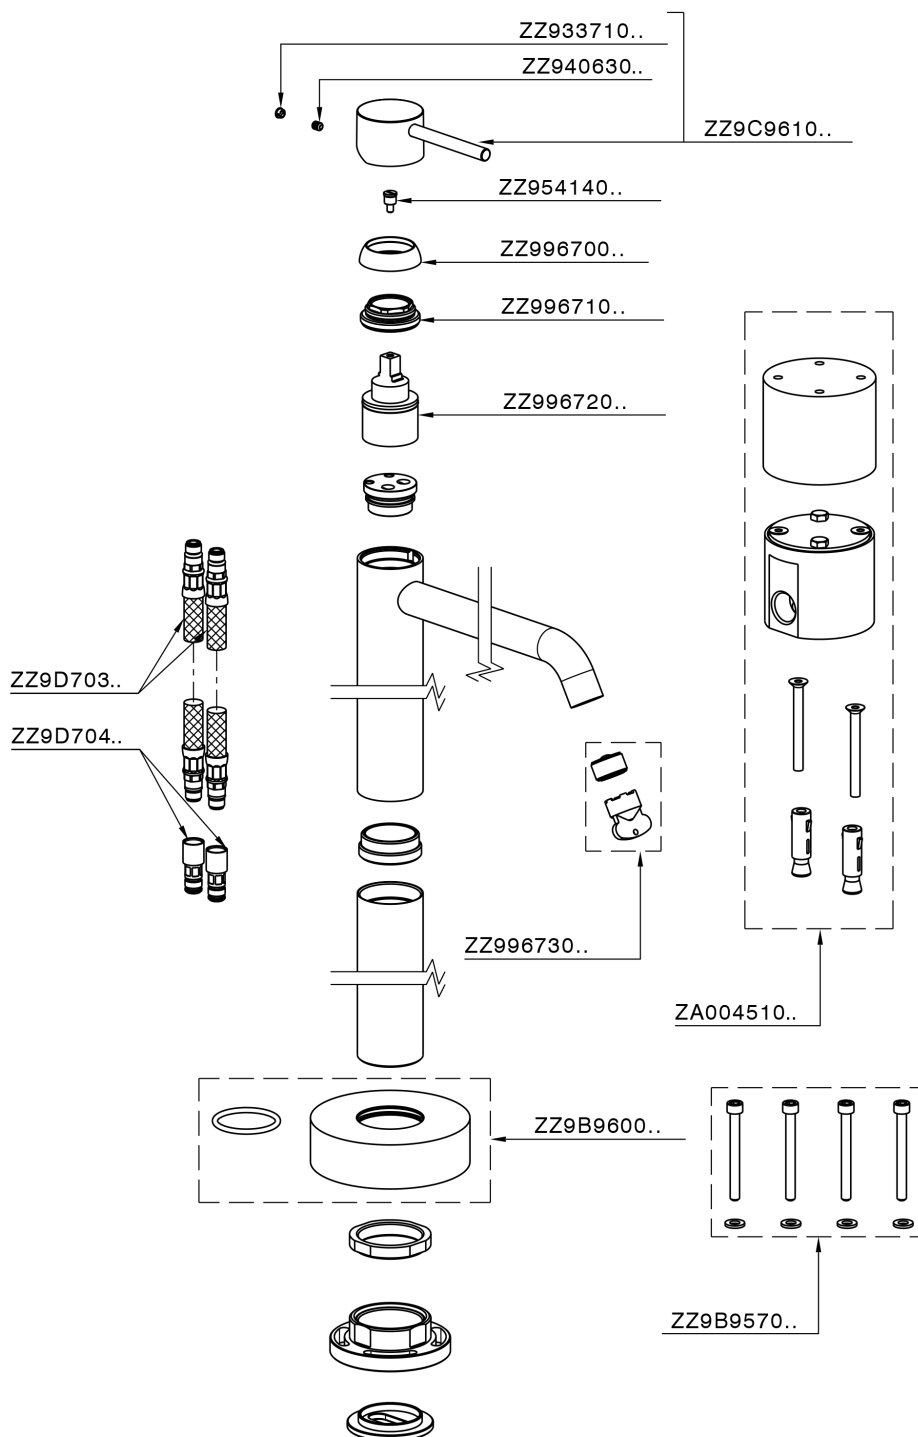

Exposed part for single basin on the floor M32_MT014510

MODEL **MT014510**

Exposed part for single basin on the floor, without concealed part, for item ZB004510

AVAILABLE FINISHINGS

-  **21** 21 Chrome
-  **26** 26 Old Copper
-  **2F** 2F Brushed Nickel
-  **2W** 2W Brushed Gold
-  **40** 40 Matt Black
-  **4Q** 4Q Matt White

CHARACTERISTICS

Cartridge Spare Parts **ZZ99672000**

35 mm Cartridge

Installation **Concealed**

Required concealed parts **ZB004510**

EcoStop

EcoStop feature limits water flow to approximately 50% of maximum output with one point of resistance on setting. Push slightly past the middle stop only when full water output is required. This will save water up to 50%.

Exposed part for single basin on the floor M32_MT014510

MT014510

<https://en.huberitalia.com/exposed-part-for-single-basin-on-the-floor-m32-mt014510>

Concealed part single lever free-standing CONCEALED_ZB004510

MODEL **ZB004510**

Floor mounted concealed part, for free-standing mixer

AVAILABLE FINISHINGS

 **04** 04 Without finishing

CHARACTERISTICS

Installation	Concealed
Concealed	1

2024-11-14