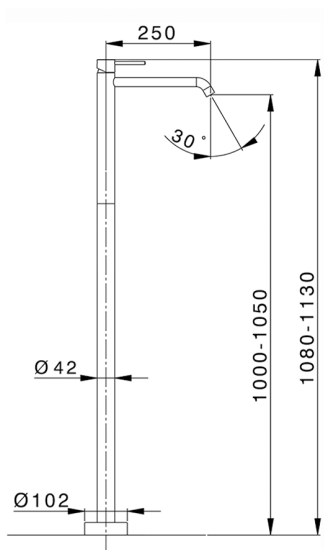

Exposed part for single basin on the floor M32_MT014510

MODEL **MT014510**

Exposed part for single basin on the floor, without concealed part, for item ZB004510

AVAILABLE FINISHINGS

-  **21** 21 Chrome
-  **26** 26 Old Copper
-  **2F** 2F Brushed Nickel
-  **2W** 2W Brushed Gold
-  **40** 40 Matt Black
-  **4Q** 4Q Matt White

CHARACTERISTICS

Cartridge Spare Parts **ZZ99672000**

35 mm Cartridge

Installation **Concealed**

Required concealed parts **ZB004510**

EcoStop

EcoStop feature limits water flow to approximately 50% of maximum output with one point of resistance on setting. Push slightly past the middle stop only when full water output is required. This will save water up to 50%.

Exposed part for single basin on the floor M32_MT014510

MT014510

<https://en.huberitalia.com/exposed-part-for-single-basin-on-the-floor-m32-mt014510>

Concealed part single lever free-standing CONCEALED_ZB004510