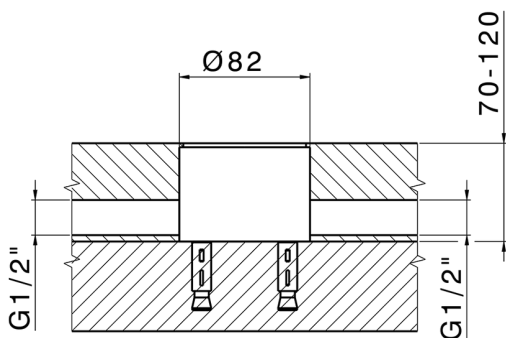

Exposed part for single basin on the floor M32_MT014510

MODEL **MT014510**

Exposed part for single basin on the floor, without concealed part, for item ZB004510

AVAILABLE FINISHINGS

-  **21** 21 Chrome
-  **26** 26 Old Copper
-  **2F** 2F Brushed Nickel
-  **2W** 2W Brushed Gold
-  **40** 40 Matt Black
-  **4Q** 4Q Matt White

CHARACTERISTICS

Cartridge Spare Parts **ZZ99672000**

35 mm Cartridge

Installation **Concealed**

Required concealed parts **ZB004510**

EcoStop

EcoStop feature limits water flow to approximately 50% of maximum output with one point of resistance on setting. Push slightly past the middle stop only when full water output is required. This will save water up to 50%.

Exposed part for single basin on the floor M32_MT014510

MT014510

<https://en.huberitalia.com/exposed-part-for-single-basin-on-the-floor-m32-mt014510>

Concealed part single lever free-standing CONCEALED_ZB004510

MODEL **ZB004510**

Floor mounted concealed part, for free-standing mixer

AVAILABLE FINISHINGS

 **04** 04 Without finishing

CHARACTERISTICS

Installation	Concealed
Concealed	1

2024-11-22