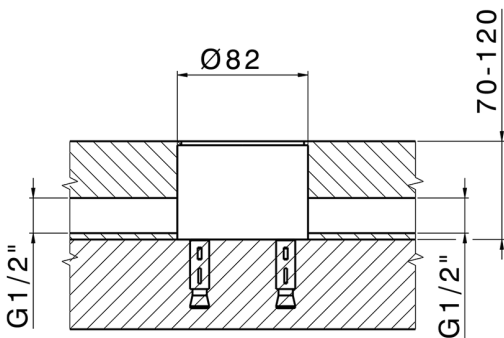

Exposed part for single basin on the floor M32_MT014510

MODEL **MT014510**

Exposed part for single basin on the floor, without concealed part, for item ZB004510

AVAILABLE FINISHINGS

-  **21** 21 Chrome
-  **26** 26 Old Copper
-  **2F** 2F Brushed Nickel
-  **2W** 2W Brushed Gold
-  **40** 40 Matt Black
-  **4Q** 4Q Matt White

CHARACTERISTICS

Cartridge Spare Parts **ZZ99672000**

35 mm Cartridge

Installation **Concealed**

Required concealed parts **ZB004510**

EcoStop

EcoStop feature limits water flow to approximately 50% of maximum output with one point of resistance on setting. Push slightly past the middle stop only when full water output is required. This will save water up to 50%.

Exposed part for single basin on the floor M32_MT014510

MT014510

<https://en.huberitalia.com/exposed-part-for-single-basin-on-the-floor-m32-mt014510>

Concealed part single lever free-standing CONCEALED_ZB004510

MODEL **ZB004510**

Floor mounted concealed part, for free-standing mixer

AVAILABLE FINISHINGS

 **04** 04 Without finishing

CHARACTERISTICS

| | |
|--------------|------------------|
| Installation | Concealed |
| Concealed | 1 |