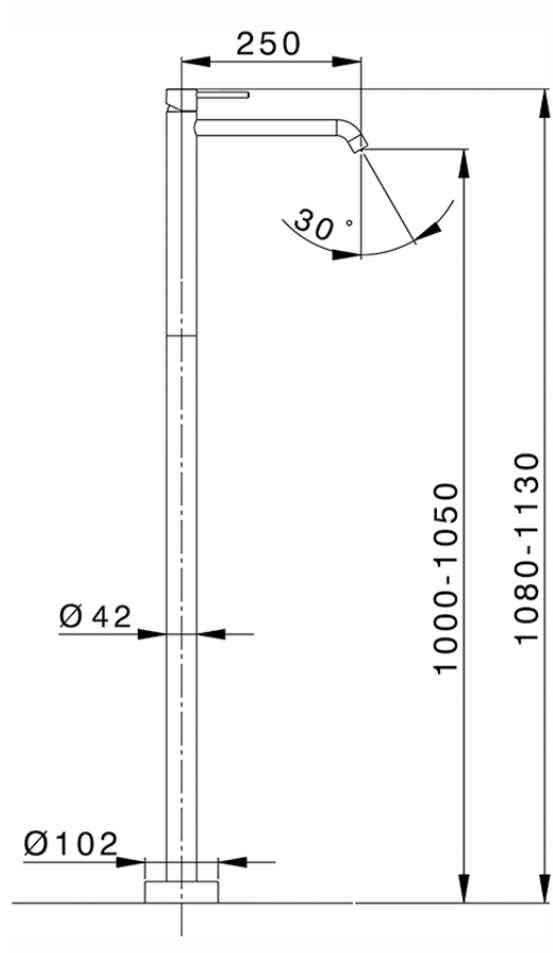

## Exposed part for single basin on the floor M32\_MT014510

MT014510

<https://en.huberitalia.com/exposed-part-for-single-basin-on-the-floor-m32-mt014510>

ZB004510

<https://en.huberitalia.com/concealed-part-single-lever-free-standing-concealed-zb004510>