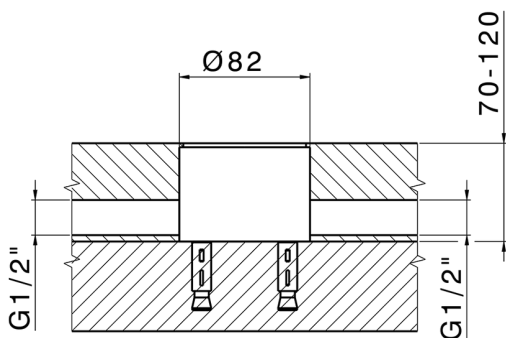

Exposed part for single basin on the floor M32_MT014510

MODEL **MT014510**

Exposed part for single basin on the floor, without concealed part, for item ZB004510

AVAILABLE FINISHINGS

-  **21** 21 Chrome
-  **26** 26 Old Copper
-  **2F** 2F Brushed Nickel
-  **2W** 2W Brushed Gold
-  **40** 40 Matt Black
-  **4Q** 4Q Matt White

CHARACTERISTICS

Cartridge Spare Parts **ZZ99672000**

35 mm Cartridge

Installation **Concealed**

Required concealed parts **ZB004510**

EcoStop

EcoStop feature limits water flow to approximately 50% of maximum output with one point of resistance on setting. Push slightly past the middle stop only when full water output is required. This will save water up to 50%.

MODEL **ZB004510**

Floor mounted concealed part, for free-standing mixer

AVAILABLE FINISHINGS

 **04** 04 Without finishing

CHARACTERISTICS

| | |
|--------------|------------------|
| Installation | Concealed |
| Concealed | 1 |