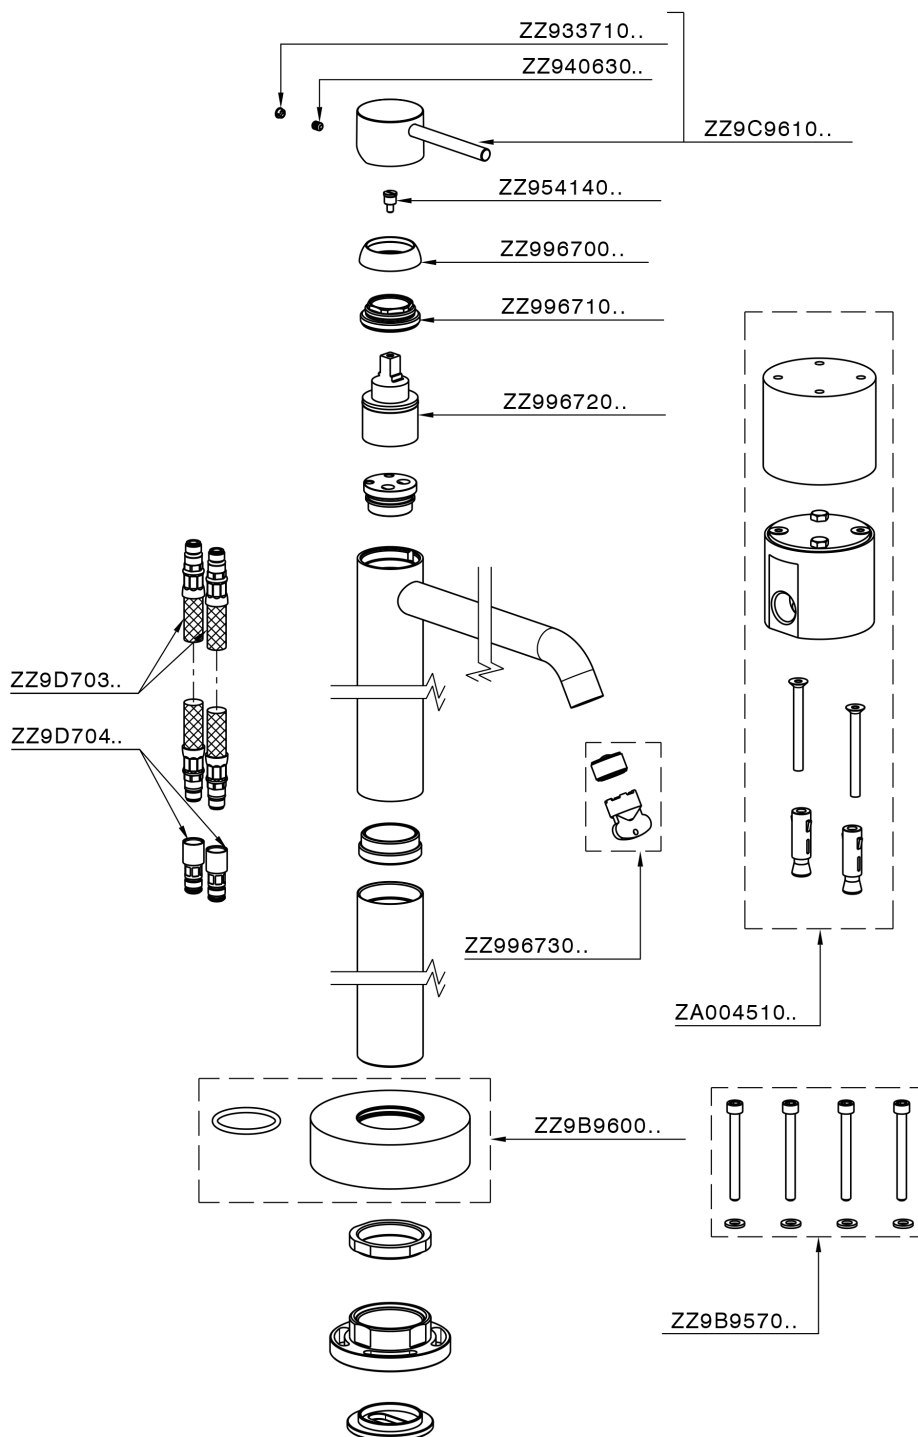

## Exposed part for single basin on the floor M32\_MT014510

MODEL **MT014510**

Exposed part for single basin on the floor, without concealed part, for item ZB004510

### CHARACTERISTICS

Cartridge Spare Parts **ZZ99672000**

**35 mm Cartridge**

Installation **Concealed**

Required concealed parts **ZB004510**

### EcoStop

EcoStop feature limits water flow to approximately 50% of maximum output with one point of resistance on setting. Push slightly past the middle stop only when full water output is required. This will save water up to 50%.

## Exposed part for single basin on the floor M32\_MT014510

MT014510

<https://en.huberitalia.com/exposed-part-for-single-basin-on-the-floor-m32-mt014510>

**Concealed part single lever free-standing CONCEALED\_ZB004510**