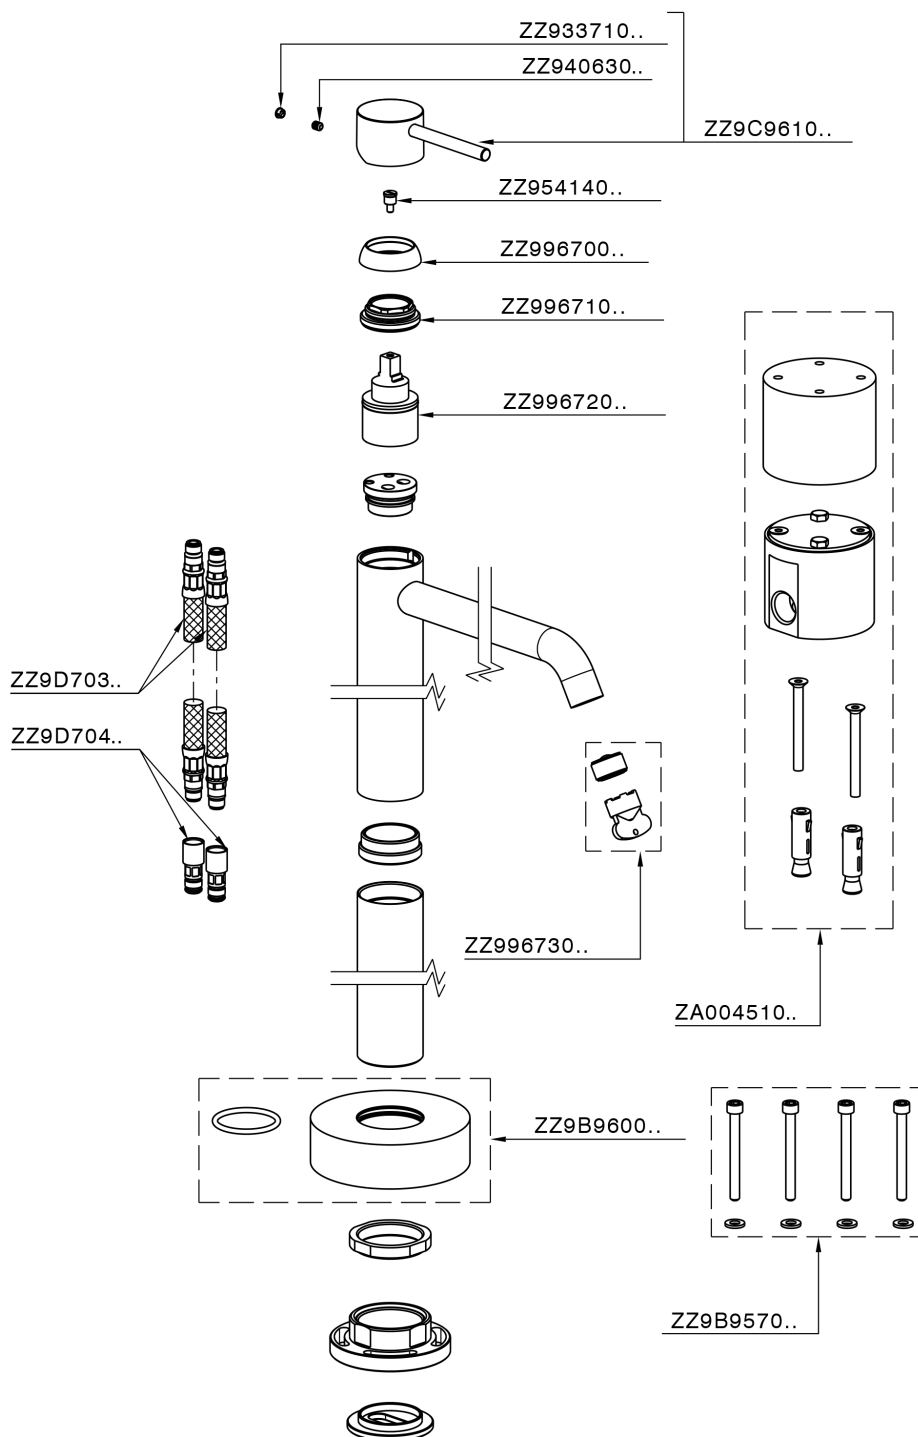

Exposed part for single basin on the floor M32_MT014510

MT014510

<https://en.huberitalia.com/exposed-part-for-single-basin-on-the-floor-m32-mt014510>

Concealed part single lever free-standing CONCEALED_ZB004510

ZB004510

<https://en.huberitalia.com/concealed-part-single-lever-free-standing-concealed-zb004510>

2024-11-24