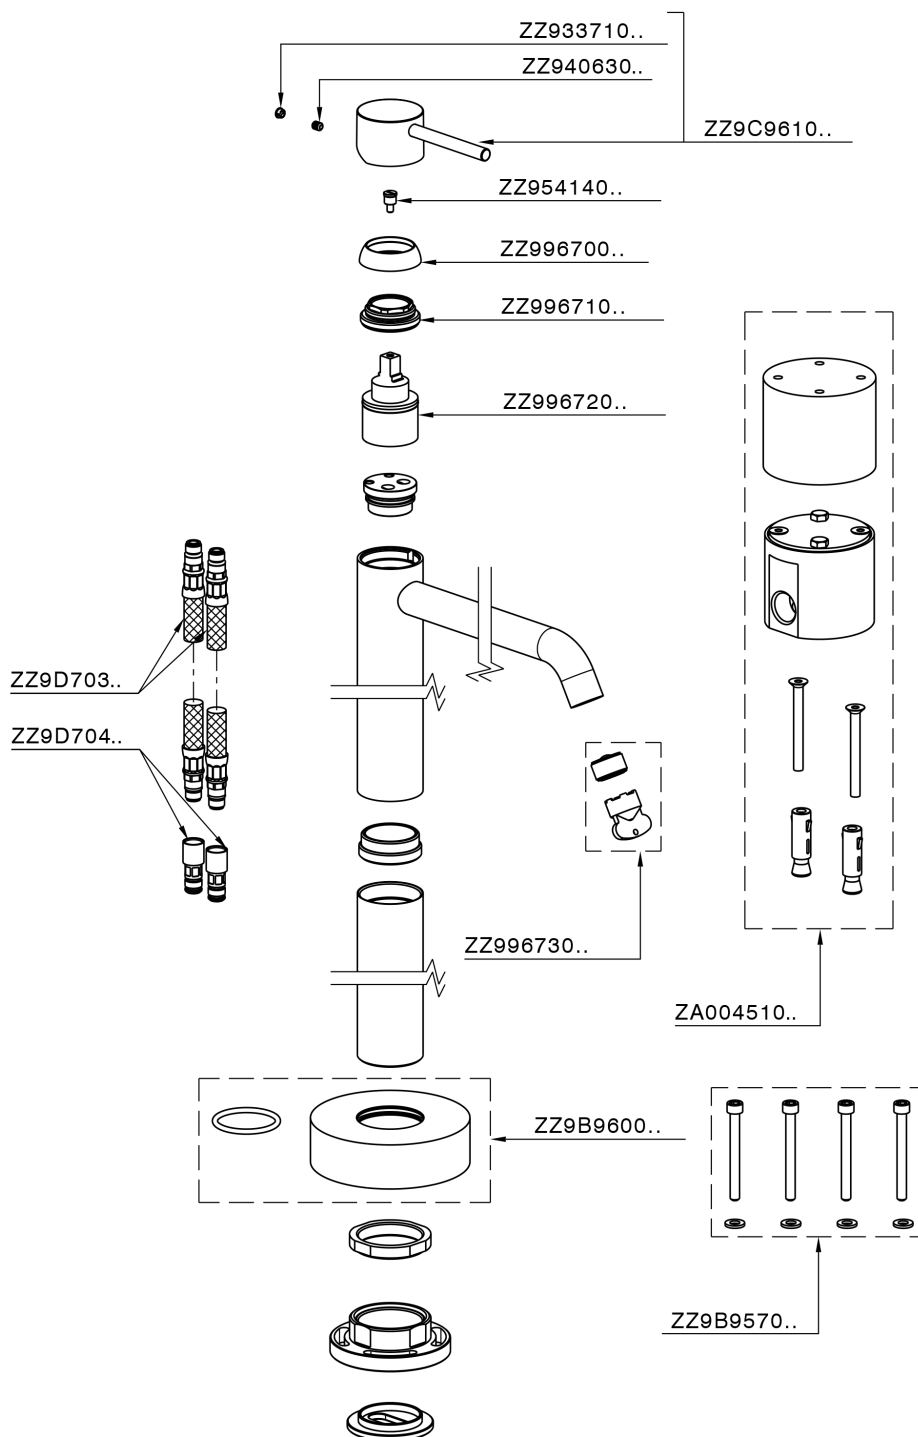

## Exposed part for single basin on the floor M32\_MT014510

MT014510

<https://en.huberitalia.com/exposed-part-for-single-basin-on-the-floor-m32-mt014510>

Concealed part single lever free-standing CONCEALED\_ZB004510

ZB004510

<https://en.huberitalia.com/concealed-part-single-lever-free-standing-concealed-zb004510>

2024-11-12