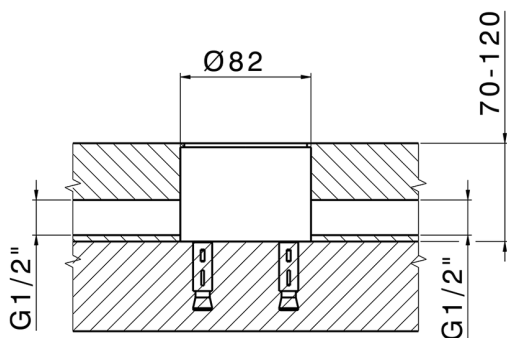

MODEL **ZB004510**

Floor mounted concealed part, for free-standing mixer

AVAILABLE FINISHINGS

 **04** 04 Without finishing

CHARACTERISTICS

Installation	<b>Concealed</b>
Concealed	<b>1</b>

2024-11-12