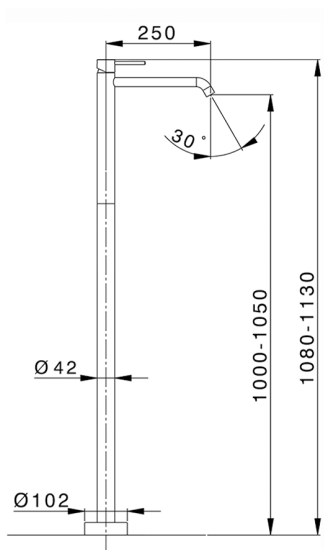

## Exposed part for single basin on the floor M32\_MT014510

MODEL **MT014510**

Exposed part for single basin on the floor, without concealed part, for item ZB004510

### CHARACTERISTICS

Cartridge Spare Parts **ZZ99672000**

**35 mm Cartridge**

Installation **Concealed**

Required concealed parts **ZB004510**

### EcoStop

EcoStop feature limits water flow to approximately 50% of maximum output with one point of resistance on setting. Push slightly past the middle stop only when full water output is required. This will save water up to 50%.