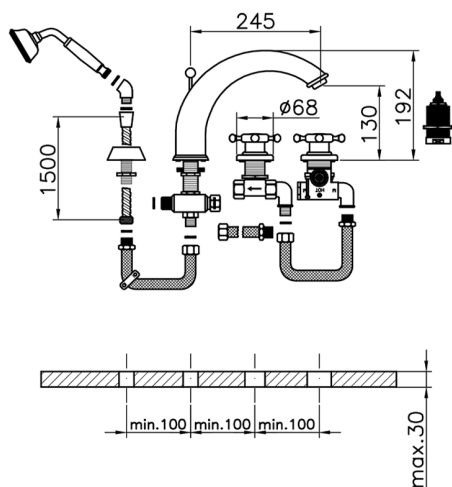

## Deck mounted, 4-holes, thermostatic bath mixer VICTORIAN\_VTT76010

MODEL **VTT76010**

Deck mounted, 4-holes, thermostatic bath mixer, 2-outlet diverter, 78 mm Brass Classic One spray Handshower, 150 cm extractable flexible hose

### CHARACTERISTICS

Cartridge Spare Parts **24.04A.PP**

**8x20 Plus P Thermostatic Valve**

<https://en.huberitalia.com/deck-mounted-4-holes-thermostatic-bath-mixer-victorian-vtt76010>

2024-12-04