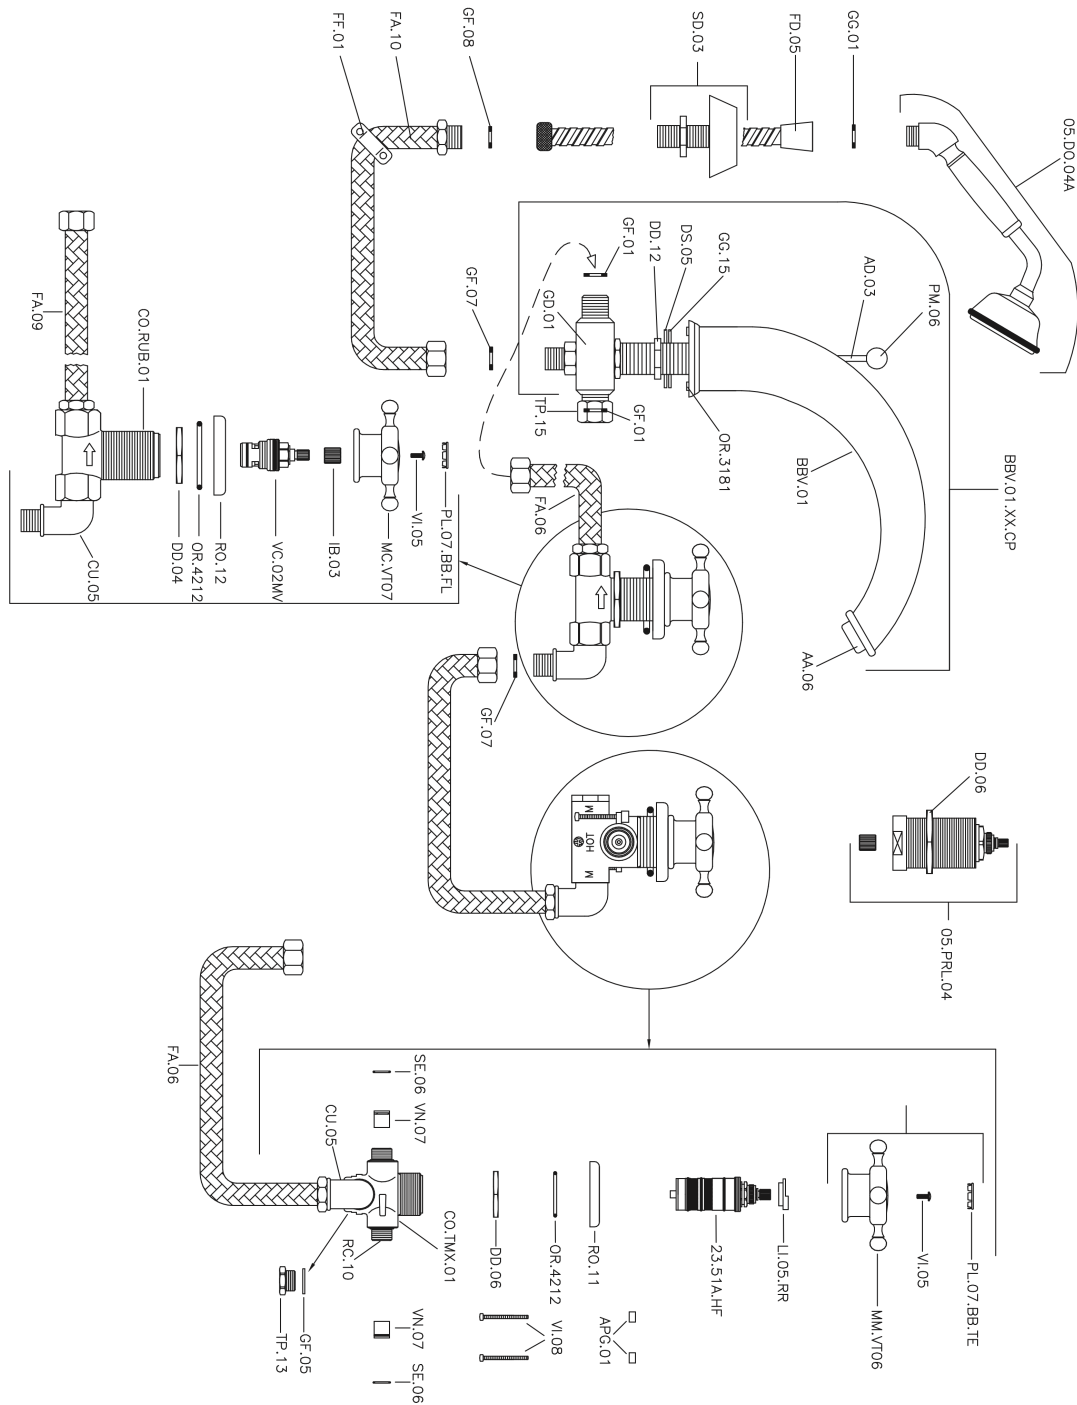

## Deck mounted, 4-holes, thermostatic bath mixer VICTORIAN\_VTT76010

MODEL **VTT76010**

Deck mounted, 4-holes, thermostatic bath mixer, 2-outlet diverter, 78 mm Brass Classic One spray Handshower, 150 cm extractable flexible hose

### CHARACTERISTICS

Cartridge Spare Parts **24.04A.PP**

**8x20 Plus P Thermostatic Valve**

### Thermostatic

The Huber thermostatic is your personal water manager, helping you to handle, control and save water and energy.

Deck mounted, 4-holes, thermostatic bath mixer VICTORIAN\_VTT76010

VTT76010

<https://en.huberitalia.com/deck-mounted-4-holes-thermostatic-bath-mixer-victorian-vtt76010>

2024-12-04