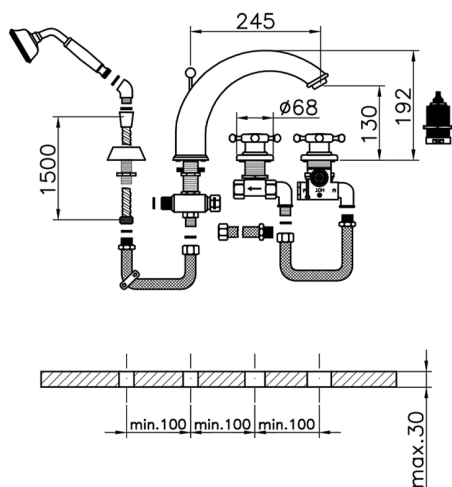

Deck mounted, 4-holes, thermostatic bath mixer VICTORIAN_VTT76010

MODEL **VTT76010**

Deck mounted, 4-holes, thermostatic bath mixer, 2-outlet diverter, 78 mm Brass Classic One spray Handshower, 150 cm extractable flexible hose

AVAILABLE FINISHINGS

-  **21** 21 Chrome
-  **27** 27 Old Bronze
-  **2A** 2A Satin Brushed Nickel
-  **2G** 2G Antique Gold
-  **2W** 2W Brushed Gold

CHARACTERISTICS

Cartridge Spare Parts **24.04A.PP**
8x20 Plus P Thermostatic Valve

Thermostatic

The Huber thermostatic is your personal water manager, helping you to handle, control and save water and energy.

Deck mounted, 4-holes, thermostatic bath mixer VICTORIAN_VTT76010

VTT76010

<https://en.huberitalia.com/deck-mounted-4-holes-thermostatic-bath-mixer-victorian-vtt76010>