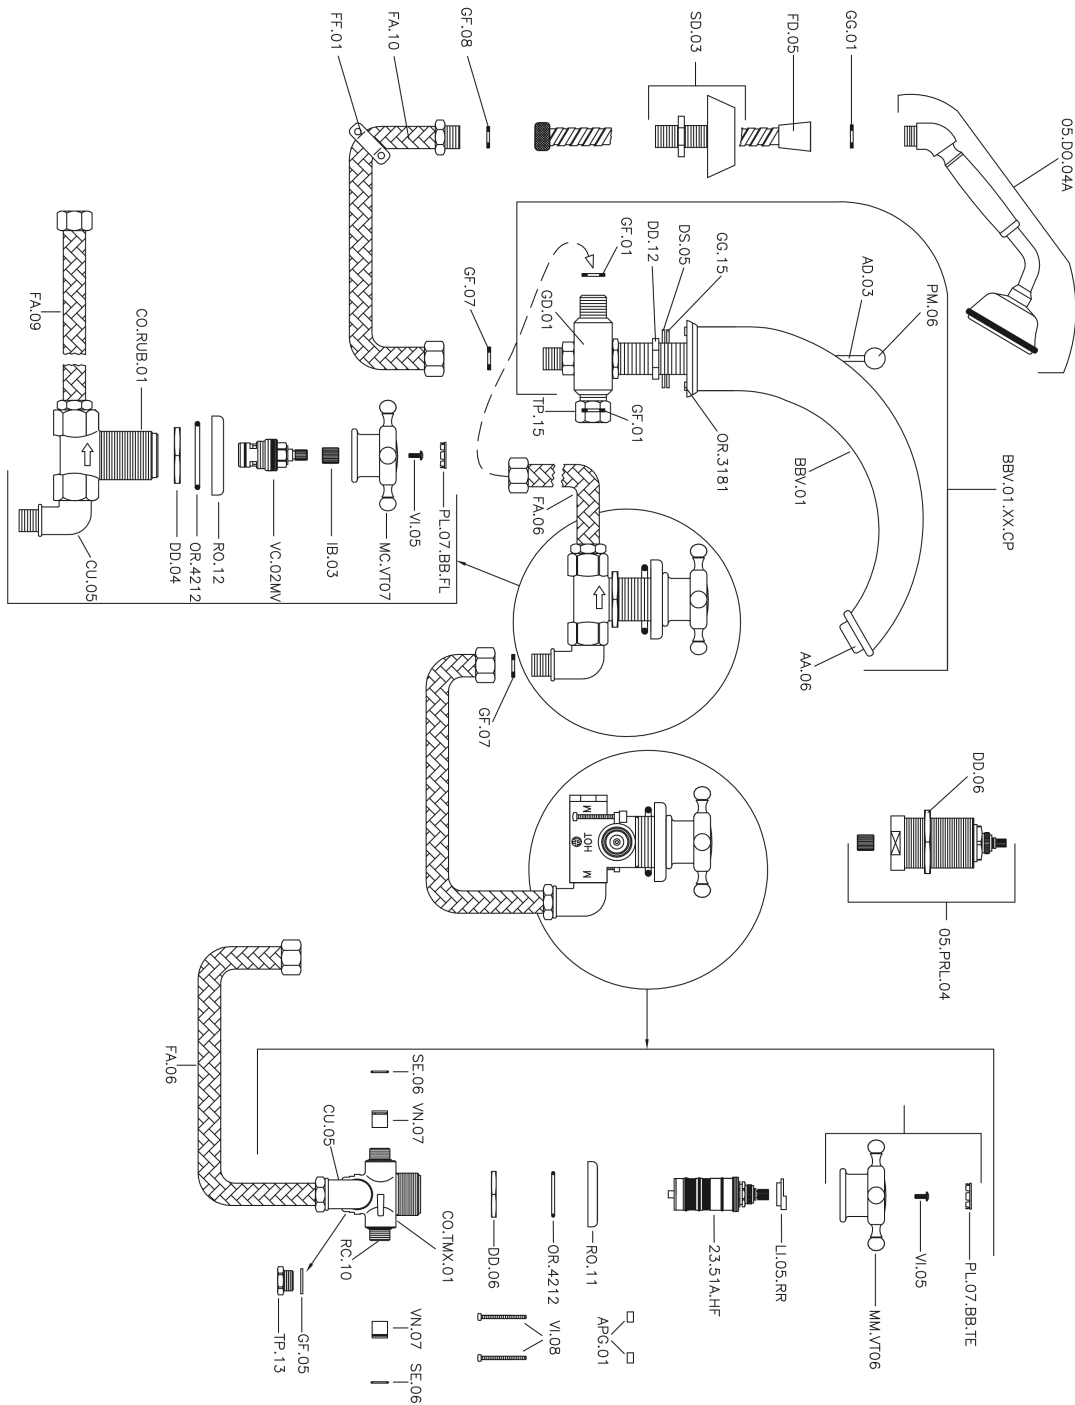

Deck mounted, 4-holes, thermostatic bath mixer VICTORIAN_VTT76010

MODEL **VTT76010**

Deck mounted, 4-holes, thermostatic bath mixer, 2-outlet diverter, 78 mm Brass Classic One spray Handshower, 150 cm extractable flexible hose

AVAILABLE FINISHINGS

-  **21** 21 Chrome
-  **27** 27 Old Bronze
-  **2A** 2A Satin Brushed Nickel
-  **2G** 2G Antique Gold
-  **2W** 2W Brushed Gold

CHARACTERISTICS

Cartridge Spare Parts **24.04A.PP**
8x20 Plus P Thermostatic Valve

Thermostatic

The Huber thermostatic is your personal water manager, helping you to handle, control and save water and energy.

Deck mounted, 4-holes, thermostatic bath mixer VICTORIAN_VTT76010

VTT76010

<https://en.huberitalia.com/deck-mounted-4-holes-thermostatic-bath-mixer-victorian-vtt76010>