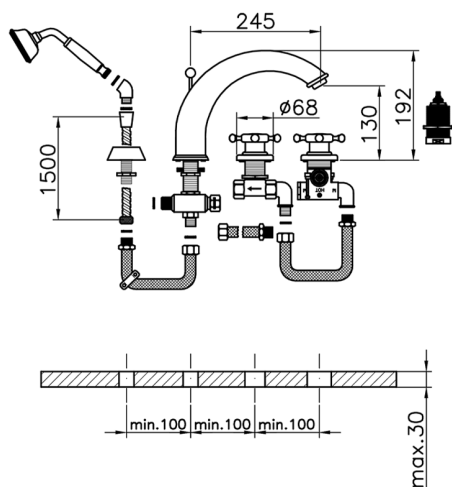

Deck mounted, 4-holes, thermostatic bath mixer VICTORIAN_VTT76010

MODEL **VTT76010**

Deck mounted, 4-holes, thermostatic bath mixer, 2-outlet diverter, 78 mm Brass Classic One spray Handshower, 150 cm extractable flexible hose

AVAILABLE FINISHINGS

-  **21** 21 Chrome
-  **27** 27 Old Bronze
-  **2A** 2A Satin Brushed Nickel
-  **2G** 2G Antique Gold
-  **2W** 2W Brushed Gold

CHARACTERISTICS

Cartridge Spare Parts **24.04A.PP**
8x20 Plus P Thermostatic Valve