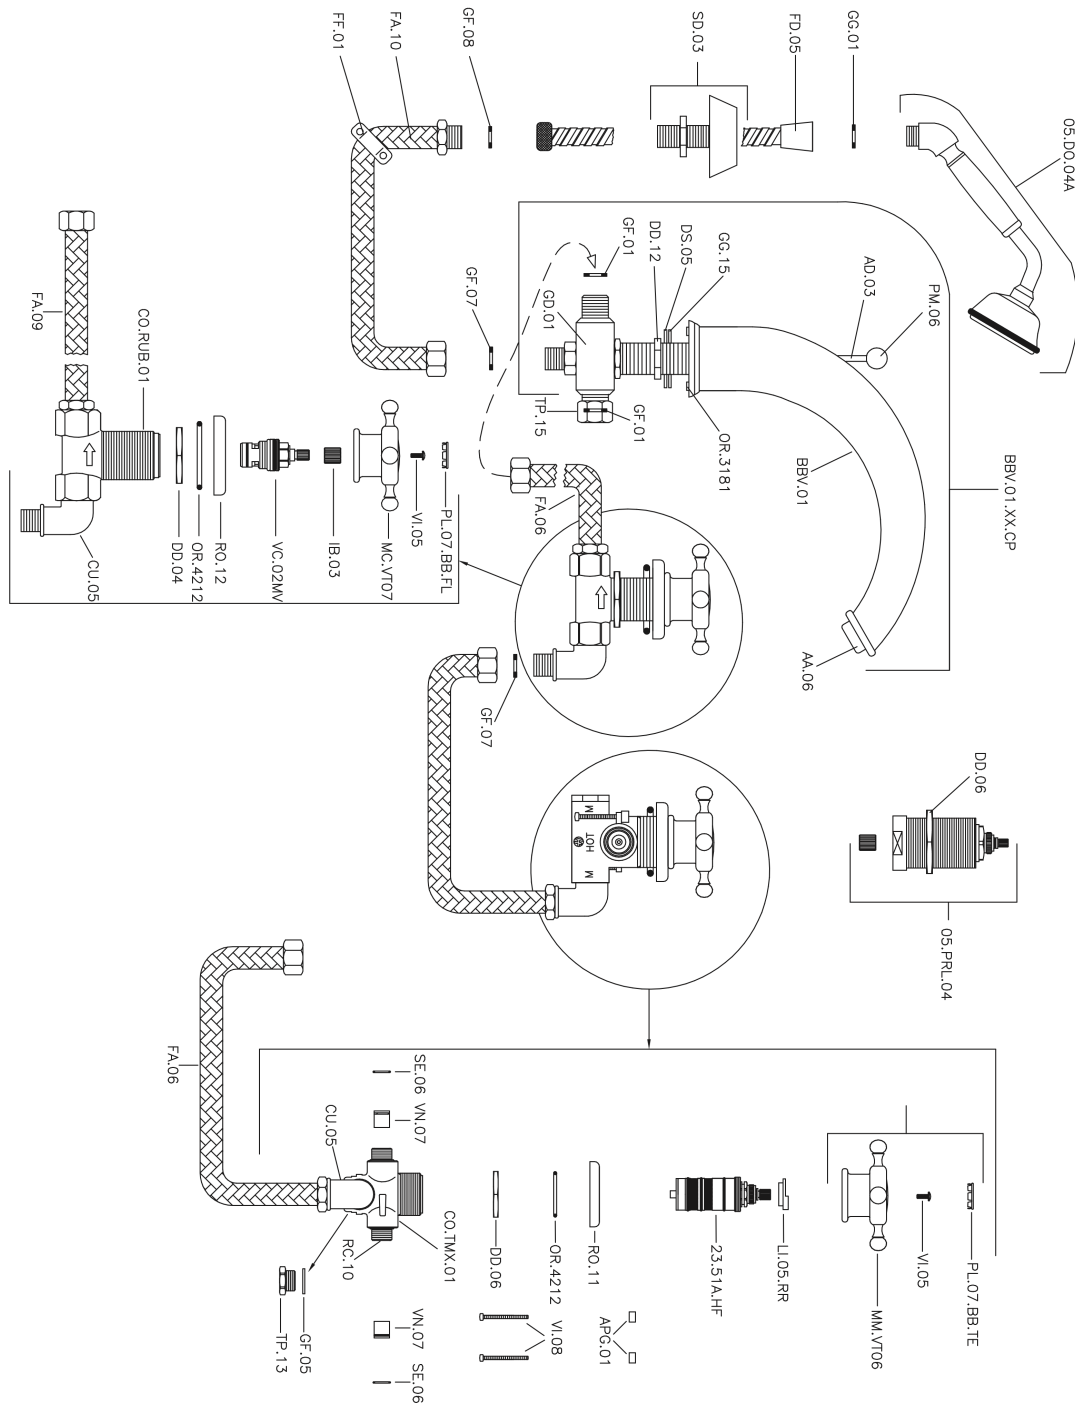

## Deck mounted, 4-holes, thermostatic bath mixer VICTORIAN\_VTT76010

MODEL **VTT76010**

Deck mounted, 4-holes, thermostatic bath mixer, 2-outlet diverter, 78 mm Brass Classic One spray Handshower, 150 cm extractable flexible hose

### CHARACTERISTICS

Cartridge Spare Parts **24.04A.PP**  
**8x20 Plus P Thermostatic Valve**

### Thermostatic

The Huber thermostatic is your personal water manager, helping you to handle, control and save water and energy.

Deck mounted, 4-holes, thermostatic bath mixer VICTORIAN\_VTT76010

VTT76010

<https://en.huberitalia.com/deck-mounted-4-holes-thermostatic-bath-mixer-victorian-vtt76010>

2024-12-04