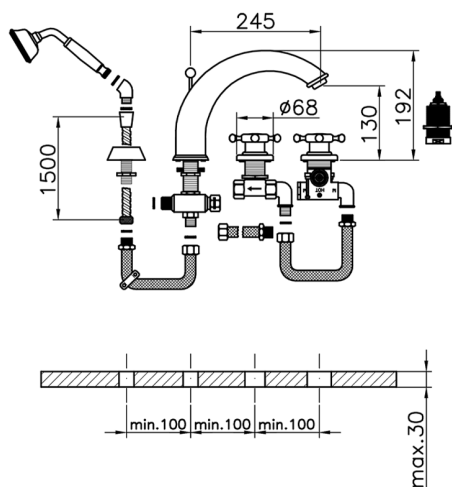

## Deck mounted, 4-holes, thermostatic bath mixer VICTORIAN\_VTT76010

MODEL **VTT76010**

Deck mounted, 4-holes, thermostatic bath mixer, 2-outlet diverter, 78 mm Brass Classic One spray Handshower, 150 cm extractable flexible hose

### CHARACTERISTICS

Cartridge Spare Parts **24.04A.PP**  
**8x20 Plus P Thermostatic Valve**

<https://en.huberitalia.com/deck-mounted-4-holes-thermostatic-bath-mixer-victorian-vtt76010>

2024-12-04