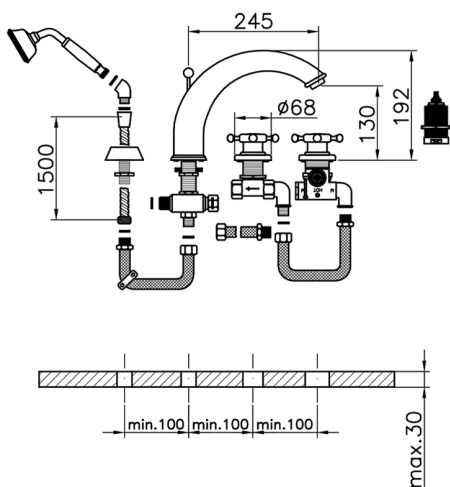

Deck mounted, 4-holes, thermostatic bath mixer VICTORIAN_VTT76010

MODEL **VTT76010**

Deck mounted, 4-holes, thermostatic bath mixer, 2-outlet diverter, 78 mm Brass Classic One spray Handshower, 150 cm extractable flexible hose

AVAILABLE FINISHINGS

-  **21** 21 Chrome
-  **27** 27 Old Bronze
-  **2A** 2A Satin Brushed Nickel
-  **2G** 2G Antique Gold
-  **2W** 2W Brushed Gold

CHARACTERISTICS

Cartridge Spare Parts **24.04A.PP**
8x20 Plus P Thermostatic Valve

Thermostatic

The Huber thermostatic is your personal water manager, helping you to handle, control and save water and energy.

Deck mounted, 4-holes, thermostatic bath mixer VICTORIAN_VTT76010

VTT76010

<https://en.huberitalia.com/deck-mounted-4-holes-thermostatic-bath-mixer-victorian-vtt76010>