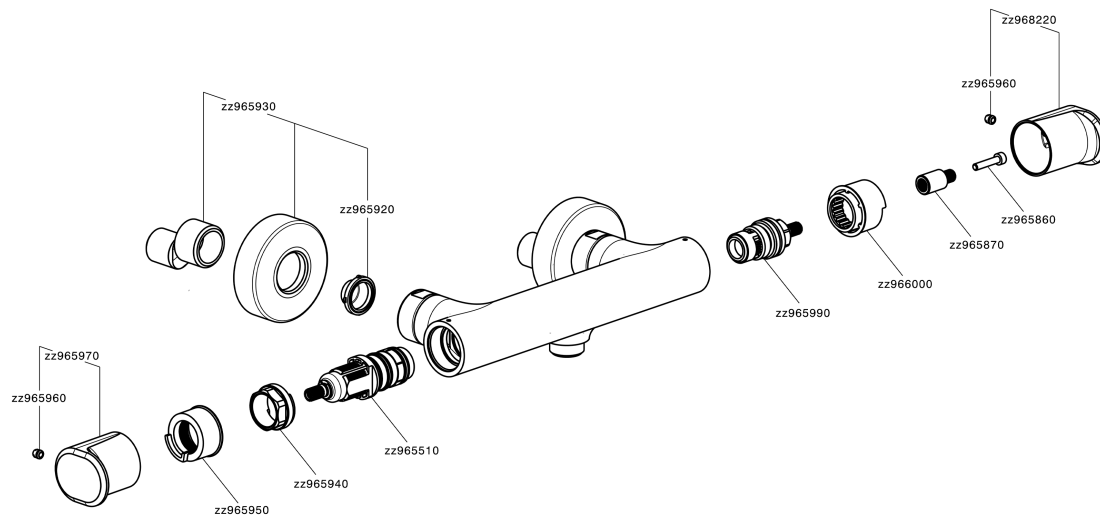

Thermostatic shower mixer LEVITY_LYT01010

LYT01010

<https://en.huberitalia.com/thermostatic-shower-mixer-levity-lyt01010>

2024-12-19