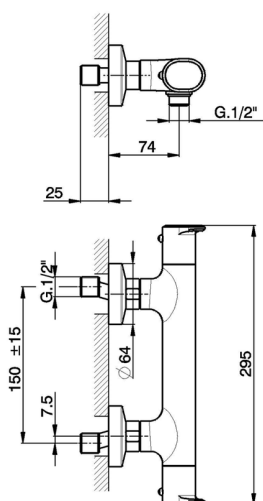

## Thermostatic shower mixer LEVITY\_LYT01010

MODEL **LYT01010**

Thermostatic shower mixer, without shower set, 1/2" M flexible connection

### CHARACTERISTICS

Cartridge Spare Parts **ZZ96551000**

**TMX 25 Thermostatic Valve**