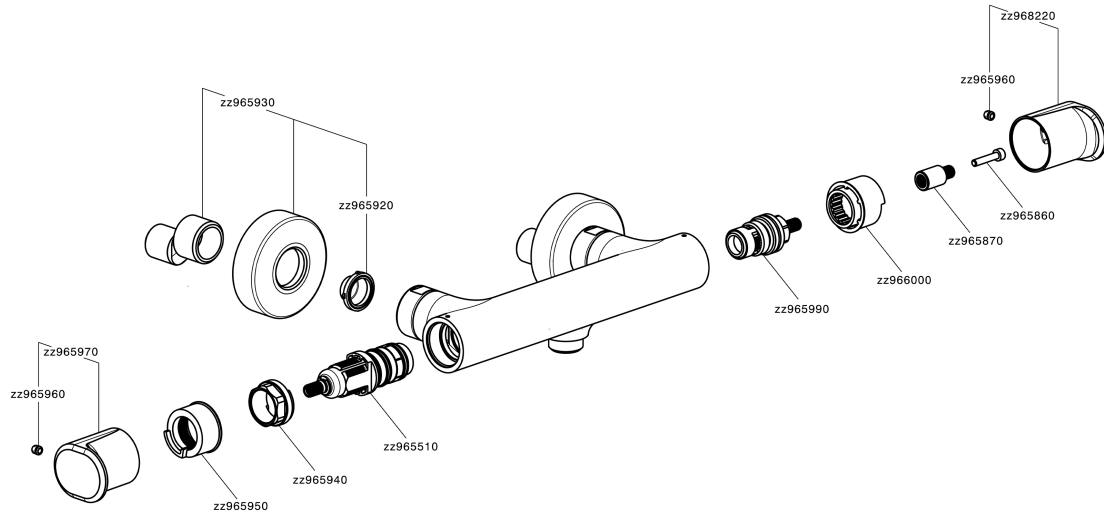

Thermostatic shower mixer LEVITY_LYT01010

LYT01010

<https://en.huberitalia.com/thermostatic-shower-mixer-levity-lyt01010>

2024-12-18