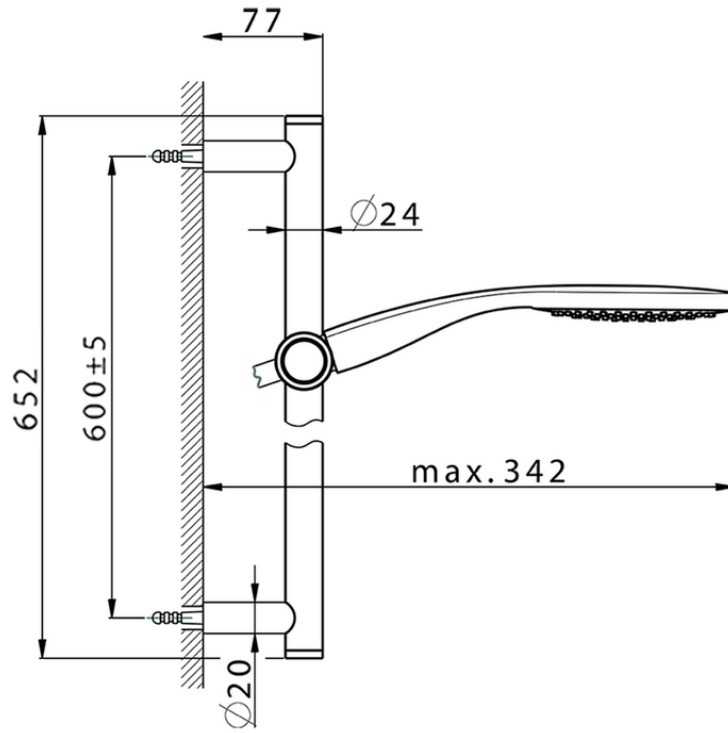

Slide rail shower set SHOWER_CR003113

CR003113

<https://en.huberitalia.com/slide-rail-shower-set-shower-cr003113>

2024-11-15