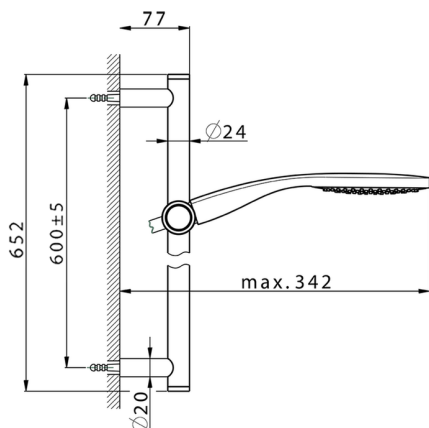

CHARACTERISTICS

2024-11-15