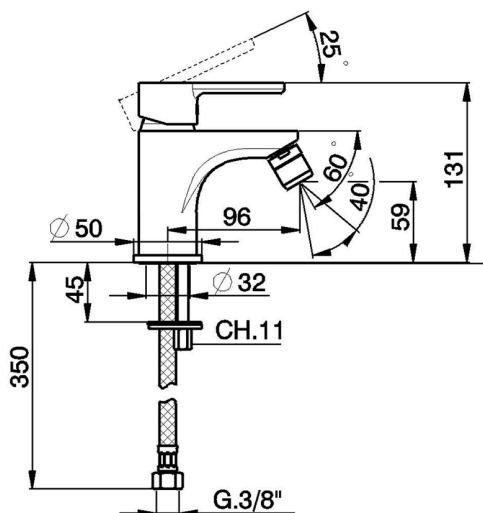

Single lever bidet mixer H2_H2000560

MODEL **H2000560**

Single lever bidet mixer, without pop up waste, with chain holder cap, G.3/8" Stainless Steel Flexible

AVAILABLE FINISHINGS

21 21 Chrome

CHARACTERISTICS

Cartridge Spare Parts **ZZ95435000**

35 mm Cartridge

EcoStop

EcoStop feature limits water flow to approximately 50% of maximum output with one point of resistance on setting. Push slightly past the middle stop only when full water output is required. This will save water up to 50%.