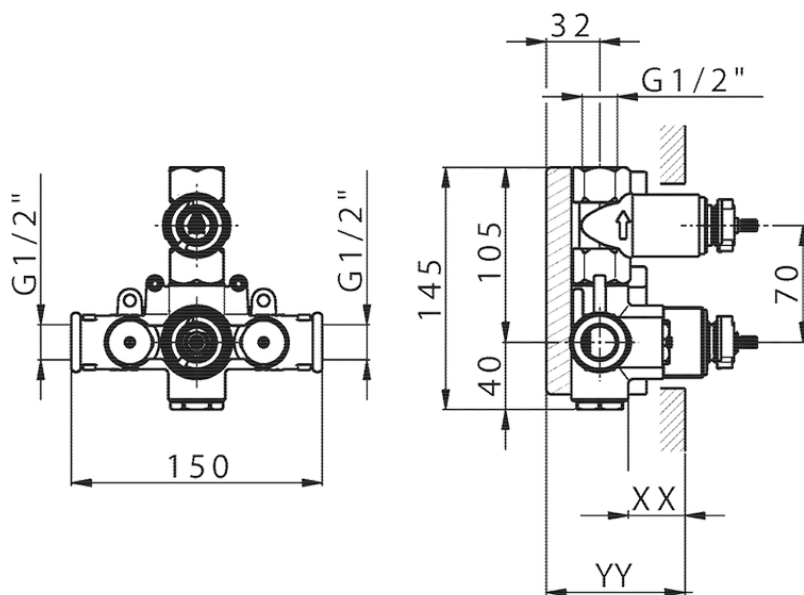

Exposed part for con.thermo.shower valve 1-outlet LEVITY_LY007300

LY007300

<https://en.huberitalia.com/exposed-part-for-con-thermo-shower-valve-1-outlet-levity-ly007300>

Piastra/Plate/Plaque/Platte/Placa

2-3mm: XX 25-40 YY 76-91

10 mm: XX 16-31 YY 65-80

ZB007301

<https://en.huberitalia.com/1-outlet-concealed-thermostatic-shower-valve-concealed-zb007301>

2026-05-25